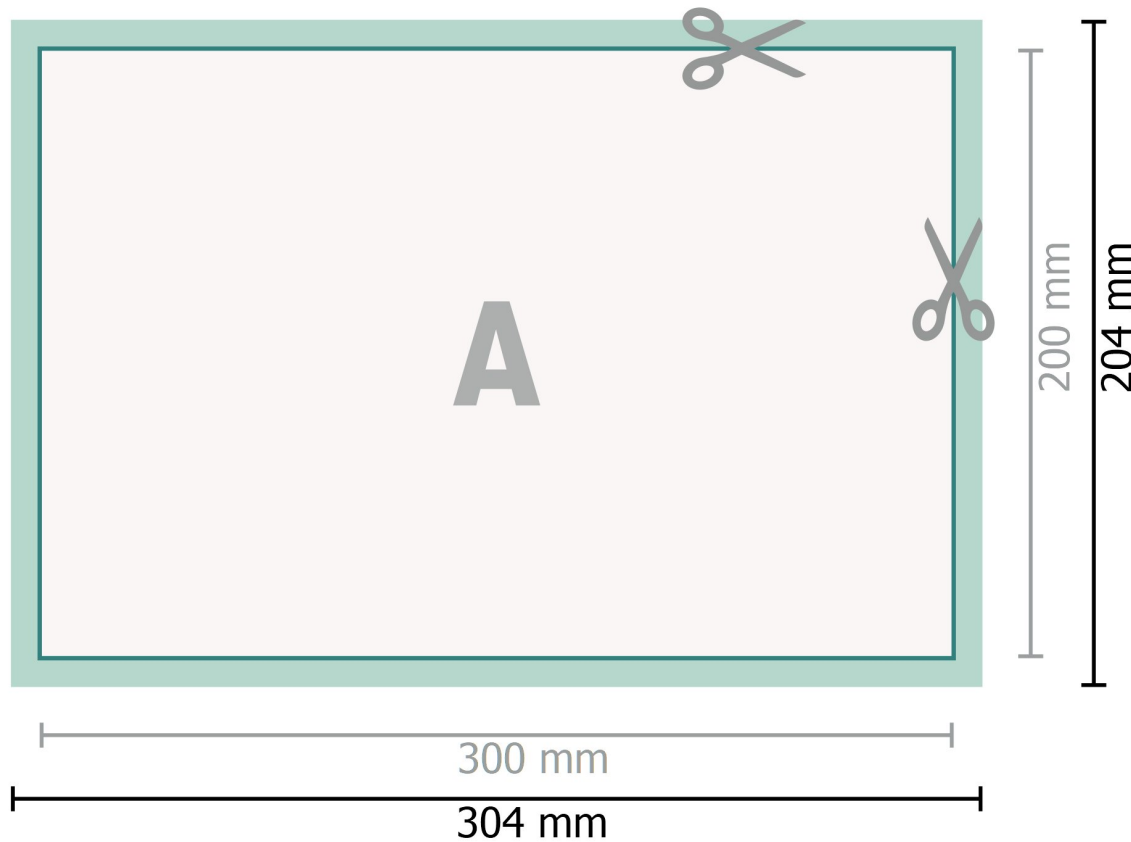

Datasheet

Magnetic signs, 30 x 20 cm

Dataformat (incl. 2 mm bleed):
30,4 x 20,4 cm

bleed:
2 mm

Trimmed size:
30 x 20 cm

Safety margin:
4 mm
Maintaining space between the text/information and the edge of the trimmed format prevents undesirable cuts.

Explanation of symbols

-  Bleed
-  Reading direction
-  Trimmed size
-  Data format
-  We will cut/perforate your product here

Please note:

Allow for trim allowance and safety margin according to instructions.

Arrange background graphics, images or graphics up to the edge of the data format.

Tolerances may occur during production due to cutting, punching and folding processes.

Printing data: Instructions and templates can be found under the menu item *Printing data at*