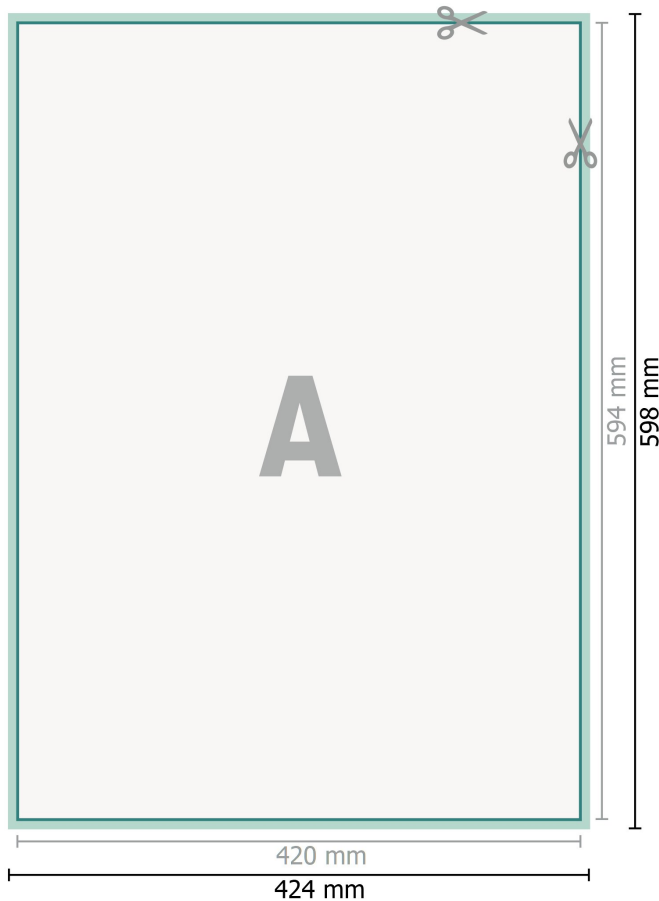

Floor Stickers, A2

Dataformat (incl. 2 mm bleed):

42,4 x 59,8 cm

bleed:

2 mm

Trimmed size:

42 x 59,4 cm

Safety margin:

4 mm

Maintaining space between the text/information and the edge of the trimmed format prevents undesirable cuts.

Explanation of symbols

 Bleed

 Reading direction

 Trimmed size

 Data format

 We will cut/perforate your product here

Please note:

Allow for trim allowance and safety margin according to instructions.

Arrange background graphics, images or graphics up to the edge of the data format.

Tolerances may occur during production due to cutting, punching and folding processes.