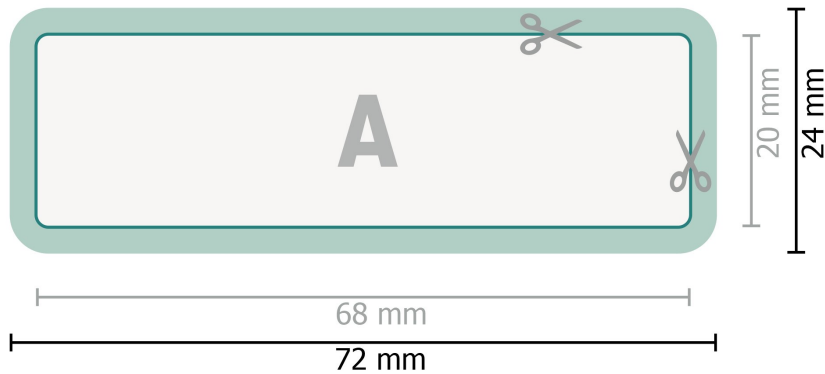

Address stickers, 6.8 x 2.0 cm

Dataformat (incl. 2 mm bleed):

7,2 x 2,4 cm

bleed:

2 mm

Trimmed size:

6,8 x 2 cm

Safety margin:

4 mm

Maintaining space between the text/information and the edge of the trimmed format prevents undesirable cuts.

Explanation of symbols

 Bleed

 Reading direction

 Trimmed size

 Data format

 We will cut/perforate your product here

Please note:

Allow for trim allowance and safety margin according to instructions.

Arrange background graphics, images or graphics up to the edge of the data format.

Tolerances may occur during production due to cutting, punching and folding processes.