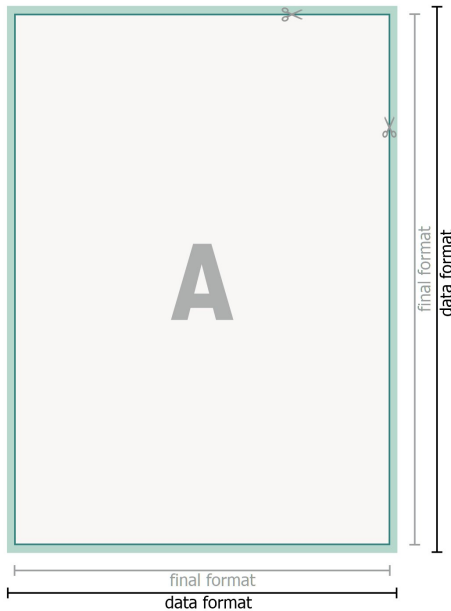

Bottle labels, Free format selection

free format selection

bleed:

2 mm

Safety margin:

4 mm

Maintaining space between the text/information and the edge of the trimmed format prevents undesirable cuts.

Explanation of symbols

-  Bleed
-  Reading direction
-  Trimmed size
-  Data format
-  We will cut/perforate your product here

Please note:

Allow for trim allowance and safety margin according to instructions.

Arrange background graphics, images or graphics up to the edge of the data format.

Tolerances may occur during production due to cutting, punching and folding processes.

Printing data: Instructions and templates can be found under the menu item *Printing data* at www.onlineprinters.ie