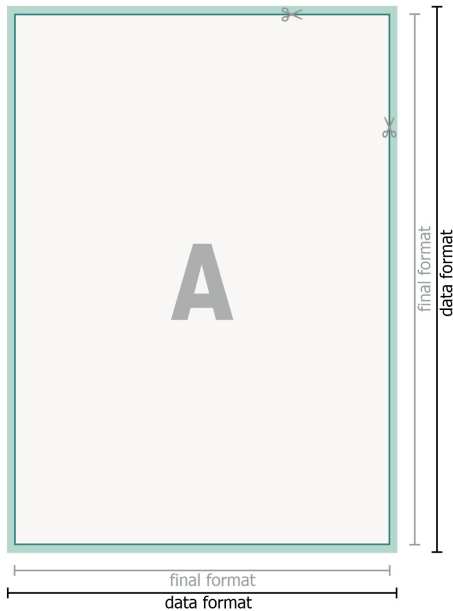

## Bottle labels, Free format selection

### free format selection

**bleed:**

2 mm

**Safety margin:**

4 mm

Maintaining space between the text/information and the edge of the trimmed format prevents undesirable cuts.

### Explanation of symbols

 Bleed

 Reading direction

 Trimmed size

 Data format

 We will cut/perforate your product here

---

### Please note:

Allow for trim allowance and safety margin according to instructions.

Arrange background graphics, images or graphics up to the edge of the data format.

Tolerances may occur during production due to cutting, punching and folding processes.