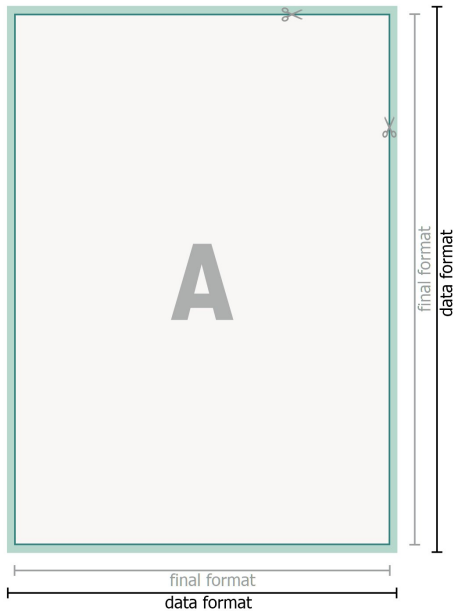

Wine bottle labels, Free format selection

free format selection

bleed:

2 mm

Safety margin:

4 mm

Maintaining space between the text/information and the edge of the trimmed format prevents undesirable cuts.

Explanation of symbols

 Bleed

 Reading direction

 Trimmed size

 Data format

 We will cut/perforate your product here

Please note:

Allow for trim allowance and safety margin according to instructions.

Arrange background graphics, images or graphics up to the edge of the data format.

Tolerances may occur during production due to cutting, punching and folding processes.

Printing data: Instructions and templates can be found under the menu item *Printing data* at www.onlineprinters.ie