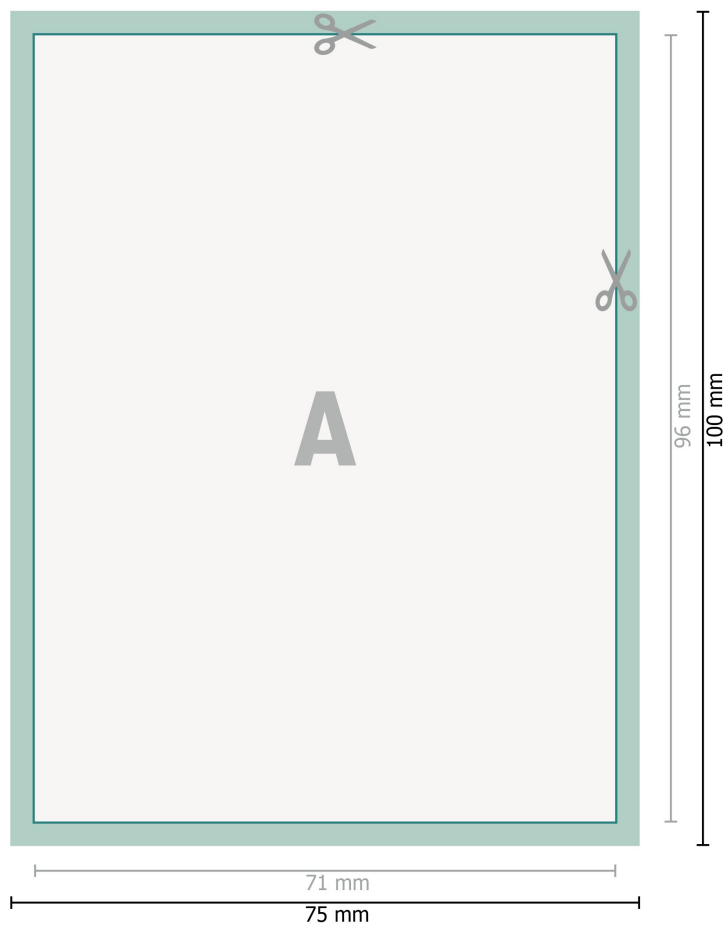

Self-adhesive labels, 7.1 x 9.6 cm

Dataformat (incl. 2 mm bleed):

7,5 x 10 cm

bleed:

2 mm

Trimmed size:

7,1 x 9,6 cm

Safety margin:

4 mm

Maintaining space between the text/information and the edge of the trimmed format prevents undesirable cuts.

Explanation of symbols

 Bleed

 Reading direction

 Trimmed size

 Data format

 We will cut/perforate your product here

Please note:

Allow for trim allowance and safety margin according to instructions.

Arrange background graphics, images or graphics up to the edge of the data format.

Tolerances may occur during production due to cutting, punching and folding processes.