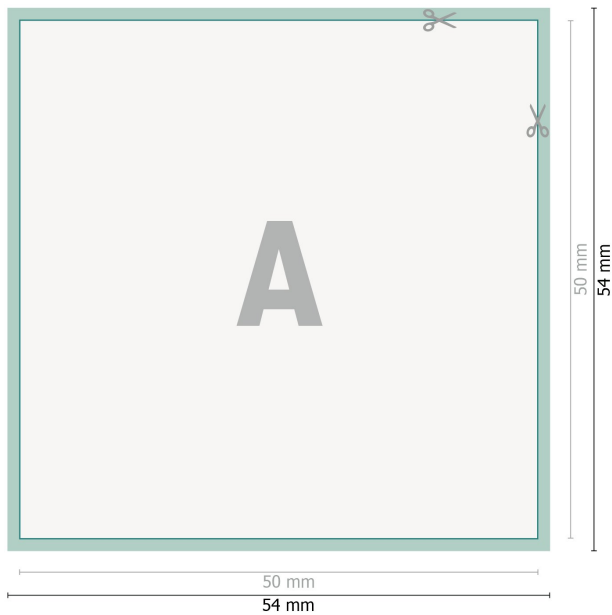

Self-adhesive labels, 5.0 x 5.0 cm

Dataformat (incl. 2 mm bleed):
5,4 x 5,4 cm

bleed:
2 mm

Trimmed size:
5 x 5 cm

Safety margin:
4 mm

Maintaining space between the text/information and the edge of the trimmed format prevents undesirable cuts.

Explanation of symbols

 Bleed

 Reading direction

 Trimmed size

 Data format

 We will cut/perforate your product here

Please note:

Allow for trim allowance and safety margin according to instructions.

Arrange background graphics, images or graphics up to the edge of the data format.

Tolerances may occur during production due to cutting, punching and folding processes.

Printing data: Instructions and templates can be found under the menu item *Printing data* at www.onlineprinters.ie