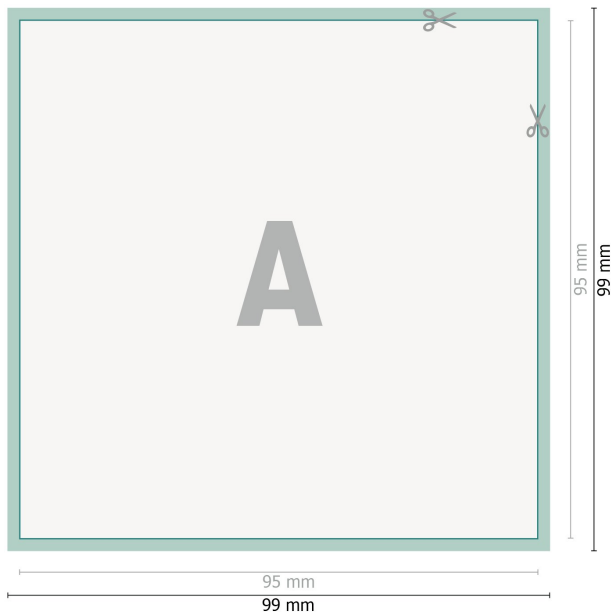

# Self-adhesive labels, 9.5 x 9.5 cm

**Dataformat (incl. 2 mm bleed):**

9,9 x 9,9 cm

**bleed:**

2 mm

**Trimmed size:**

9,5 x 9,5 cm

**Safety margin:**

4 mm

Maintaining space between the text/information and the edge of the trimmed format prevents undesirable cuts.

## Explanation of symbols

 Bleed

 Reading direction

 Trimmed size

 Data format

 We will cut/perforate your product here