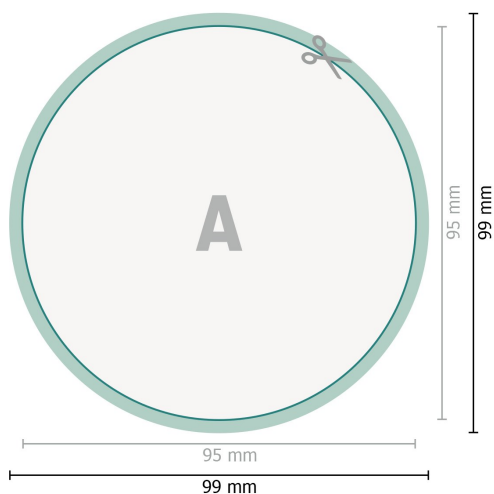

# Self-adhesive labels, round, 9.5 cm diameter

**Dataformat (incl. 2 mm bleed):**

9,9 x 9,9 cm

**bleed:**

2 mm

**Trimmed size:**

9,5 x 9,5 cm

**Safety margin:**

4 mm

Maintaining space between the text/information and the edge of the trimmed format prevents undesirable cuts.

## Explanation of symbols

 Bleed

 Reading direction

 Trimmed size

 Data format

 We will cut/perforate your product here