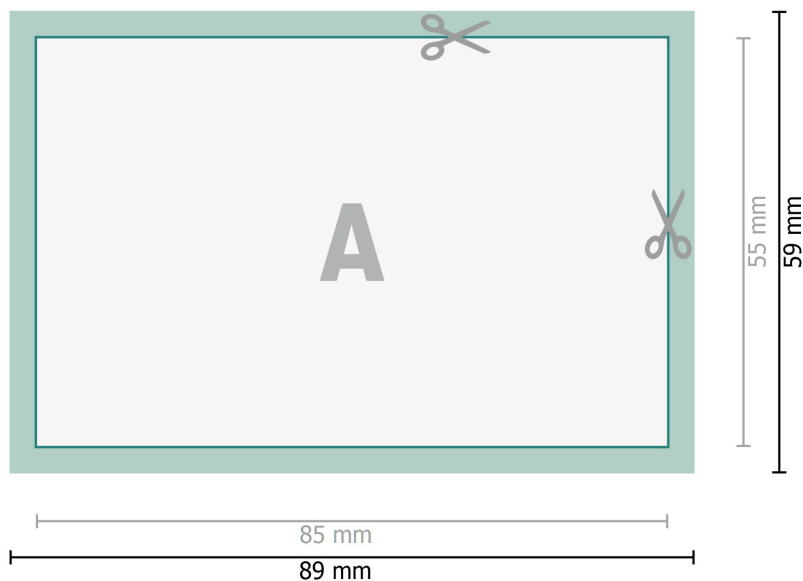

# Self-adhesive labels, 8.5 x 5.5 cm

**Dataformat (incl. 2 mm bleed):**

8,9 x 5,9 cm

**bleed:**

2 mm

**Trimmed size:**

8,5 x 5,5 cm

**Safety margin:**

4 mm

Maintaining space between the text/information and the edge of the trimmed format prevents undesirable cuts.

### Explanation of symbols

-  Bleed
-  Reading direction
-  Trimmed size
-  Data format
-  We will cut/perforate your product here

### Please note:

Allow for trim allowance and safety margin according to instructions.

Arrange background graphics, images or graphics up to the edge of the data format.

Tolerances may occur during production due to cutting, punching and folding processes.