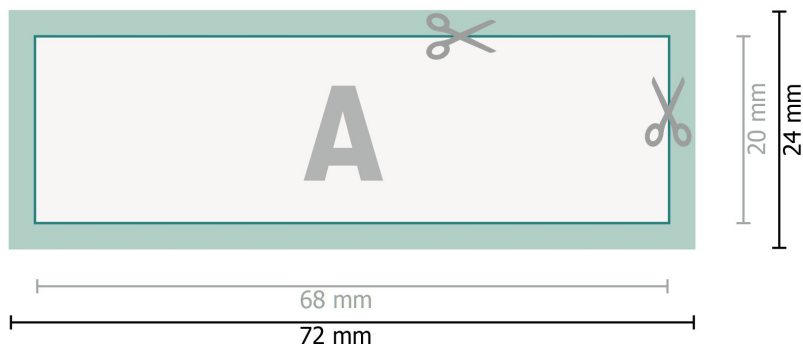

Self-adhesive labels, 6.8 x 2.0 cm

Dataformat (incl. 2 mm bleed):

7,2 x 2,4 cm

bleed:

2 mm

Trimmed size:

6,8 x 2 cm

Safety margin:

4 mm

Maintaining space between the text/information and the edge of the trimmed format prevents undesirable cuts.

Explanation of symbols

-  Bleed
-  Reading direction
-  Trimmed size
-  Data format
-  We will cut/perforate your product here

Please note:

Allow for trim allowance and safety margin according to instructions.

Arrange background graphics, images or graphics up to the edge of the data format.

Tolerances may occur during production due to cutting, punching and folding processes.