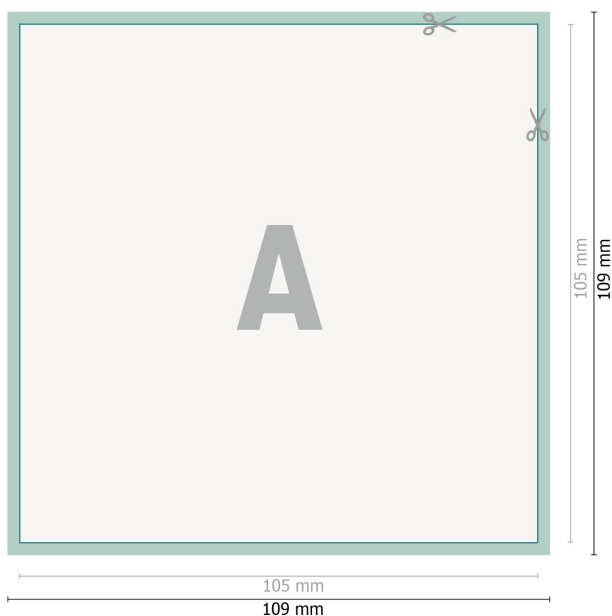

Self-adhesive labels, A6-Square

Dataformat (incl. 2 mm bleed):

10,9 x 10,9 cm

bleed:

2 mm

Trimmed size:

10,5 x 10,5 cm

Safety margin:

4 mm

Maintaining space between the text/information and the edge of the trimmed format prevents undesirable cuts.

Explanation of symbols

 Bleed

 Reading direction

 Trimmed size

 Data format

 We will cut/perforate your product here

Please note:

Allow for trim allowance and safety margin according to instructions.

Arrange background graphics, images or graphics up to the edge of the data format.

Tolerances may occur during production due to cutting, punching and folding processes.