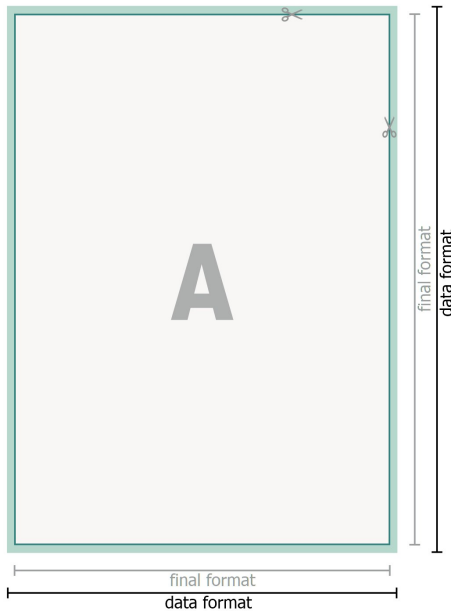

Clear adhesive labels with white print

free format selection

bleed:

2 mm

Safety margin:

4 mm

Maintaining space between the text/information and the edge of the trimmed format prevents undesirable cuts.

Explanation of symbols

 Bleed

 Reading direction

 Trimmed size

 Data format

 We will cut/perforate your product here

Please note:

Allow for trim allowance and safety margin according to instructions.

Arrange background graphics, images or graphics up to the edge of the data format.

Tolerances may occur during production due to cutting, punching and folding processes.

Printing data: Instructions and templates can be found under the menu item *Printing data* at www.onlineprinters.ie