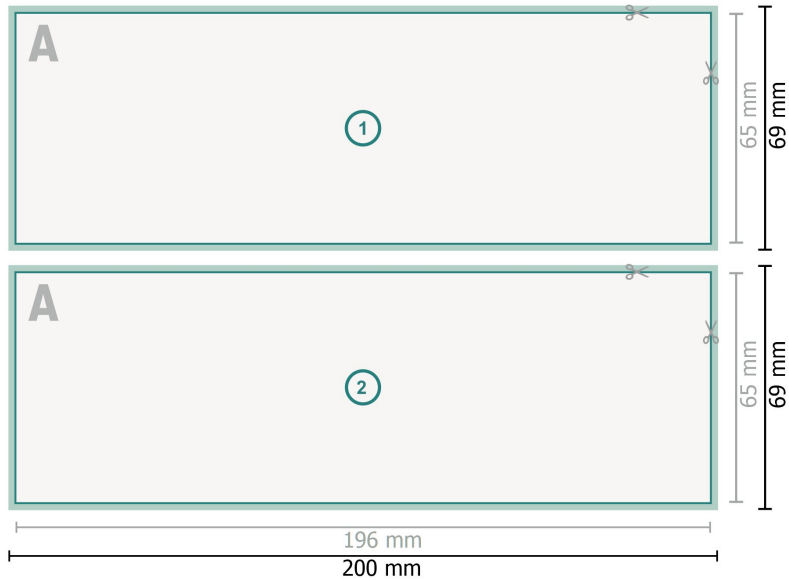

Stickers printed on both sides, Ring binder wide spine (19.6 x 6.5 cm)

Dataformat (incl. 2 mm bleed):

20 x 6,9 cm

bleed:

2 mm

Trimmed size:

19,6 x 6,5 cm

Safety margin:

4 mm

Maintaining space between the text/information and the edge of the trimmed format prevents undesirable cuts.

Explanation of symbols

Bleed

Reading direction

Trimmed size

Data format

We will cut/perforate your product here

Please note:

Allow for trim allowance and safety margin according to instructions.

Arrange background graphics, images or graphics up to the edge of the data format.

Tolerances may occur during production due to cutting, punching and folding processes.