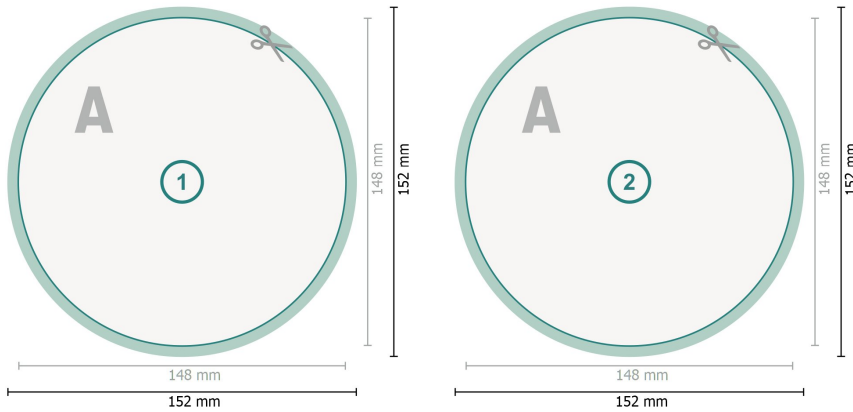

Postcards, round, 14.8 cm diameter

Dataformat (incl. 2 mm bleed):
15,2 x 15,2 cm

bleed:
2 mm

Trimmed size:
14,8 x 14,8 cm

Safety margin:
4 mm

Maintaining space between the text/information and the edge of the trimmed format prevents undesirable cuts.

Explanation of symbols

- Bleed
- Reading direction
- Trimmed size
- Data format
- We will cut/perforate your product here

Please note:

Allow for trim allowance and safety margin according to instructions.

Arrange background graphics, images or graphics up to the edge of the data format.

Tolerances may occur during production due to cutting, punching and folding processes.

Printing data: Instructions and templates can be found under the menu item *Printing data* at www.onlineprinters.ie