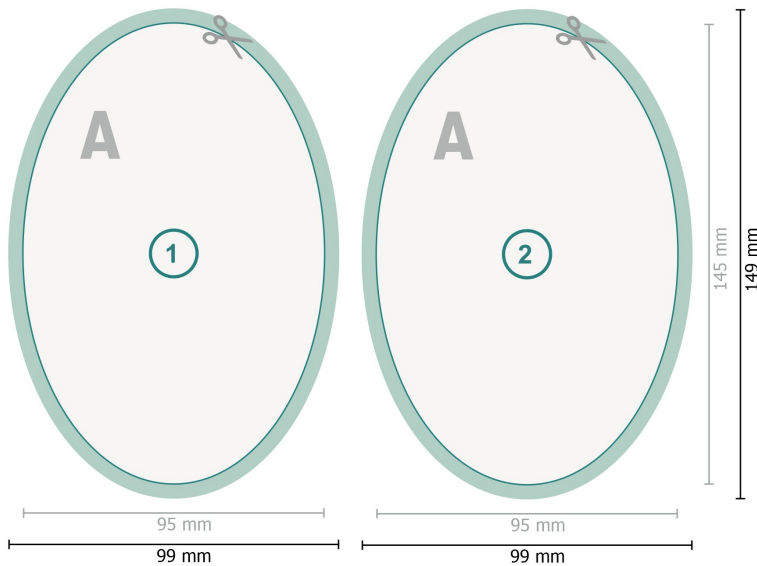

Postcards, Oval, 9.5 x 14.5 cm

Dataformat (incl. 2 mm bleed):

9,9 x 14,9 cm

bleed:

2 mm

Trimmed size:

9,5 x 14,5 cm

Safety margin:

4 mm

Maintaining space between the text/information and the edge of the trimmed format prevents undesirable cuts.

Explanation of symbols

 Bleed

 Reading direction

 Trimmed size

 Data format

 We will cut/perforate your product here

Please note:

Allow for trim allowance and safety margin according to instructions.

Arrange background graphics, images or graphics up to the edge of the data format.

Tolerances may occur during production due to cutting, punching and folding processes.