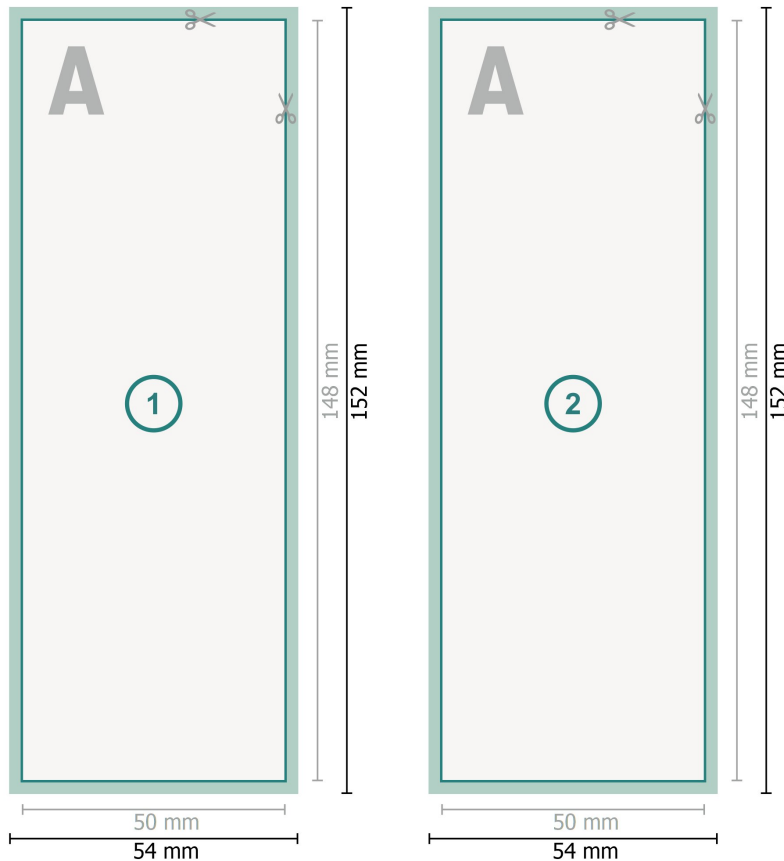

Postcards, A6 Half

**Dataformat (incl. 2 mm bleed):**

5,4 x 15,2 cm

bleed:

2 mm

Trimmed size:

5 x 14,8 cm

Safety margin:

4 mm

Maintaining space between the text/information and the edge of the trimmed format prevents undesirable cuts.

Explanation of symbols

- Bleed
- Reading direction
- Trimmed size
- Data format
- We will cut/perforate your product here

Please note:

Allow for trim allowance and safety margin according to instructions.

Arrange background graphics, images or graphics up to the edge of the data format.

Tolerances may occur during production due to cutting, punching and folding processes.