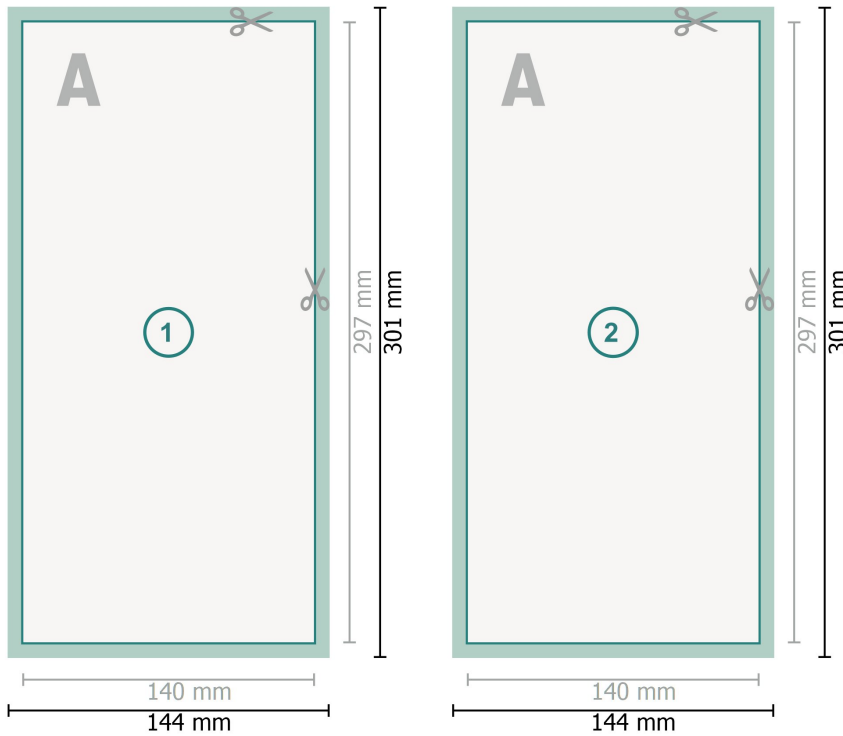

Postcards, 1/3 A3

Dataformat (incl. 2 mm bleed):
14,4 x 30,1 cm

bleed:
2 mm

Trimmed size:
14 x 29,7 cm

Safety margin:
4 mm

Maintaining space between the text/information and the edge of the trimmed format prevents undesirable cuts.

Explanation of symbols

- Bleed
- Reading direction
- Trimmed size
- Data format
- We will cut/perforate your product here

Please note:

Allow for trim allowance and safety margin according to instructions.

Arrange background graphics, images or graphics up to the edge of the data format.

Tolerances may occur during production due to cutting, punching and folding processes.

Printing data: Instructions and templates can be found under the menu item *Printing data* at www.onlineprinters.ie