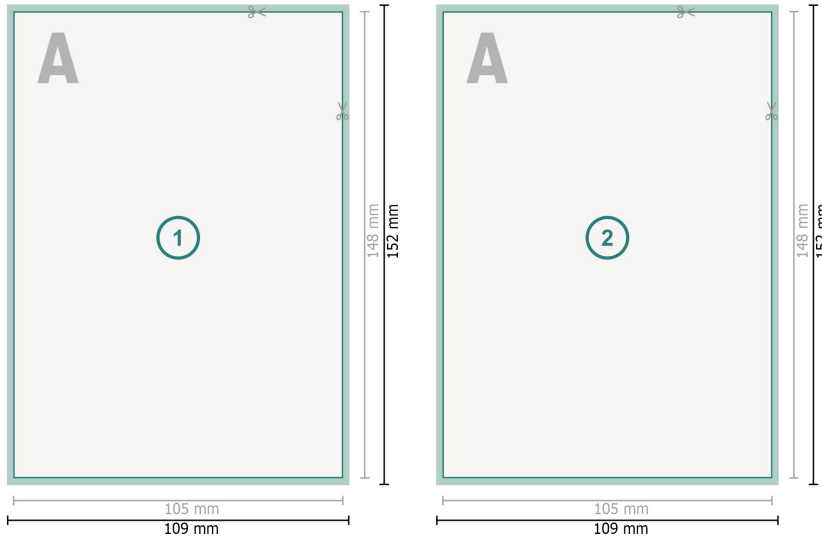

Postcards, A6

**Dataformat (incl. 2 mm bleed):**

10,9 x 15,2 cm

bleed:

2 mm

Trimmed size:

10,5 x 14,8 cm

Safety margin:

4 mm

Maintaining space between the text/information and the edge of the trimmed format prevents undesirable cuts.

Explanation of symbols

Bleed

Reading direction

Trimmed size

Data format

We will cut/perforate your product here

Please note:

Allow for trim allowance and safety margin according to instructions.

Arrange background graphics, images or graphics up to the edge of the data format.

Tolerances may occur during production due to cutting, punching and folding processes.