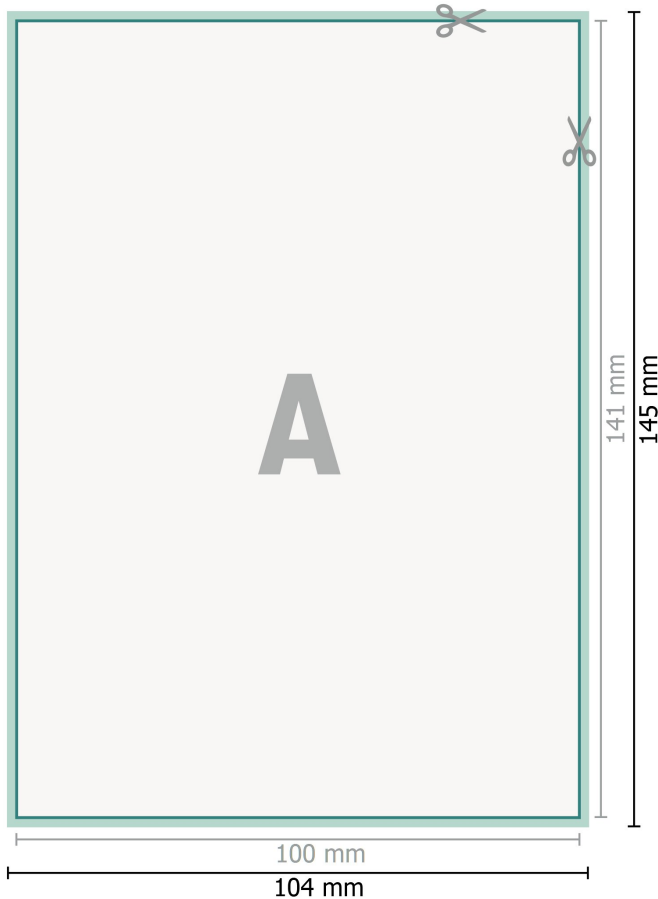

## Flyers & Leaflets, Inlay up to A6

**Dataformat (incl. 2 mm bleed):**

10,4 x 14,5 cm

**bleed:**

2 mm

**Trimmed size:**

10 x 14,1 cm

**Safety margin:**

4 mm

Maintaining space between the text/information and the edge of the trimmed format prevents undesirable cuts.

**Explanation of symbols**

-  Bleed
-  Reading direction
-  Trimmed size
-  Data format
-  We will cut/perforate your product here

---

**Please note:**

Allow for trim allowance and safety margin according to instructions.

Arrange background graphics, images or graphics up to the edge of the data format.

Tolerances may occur during production due to cutting, punching and folding processes.