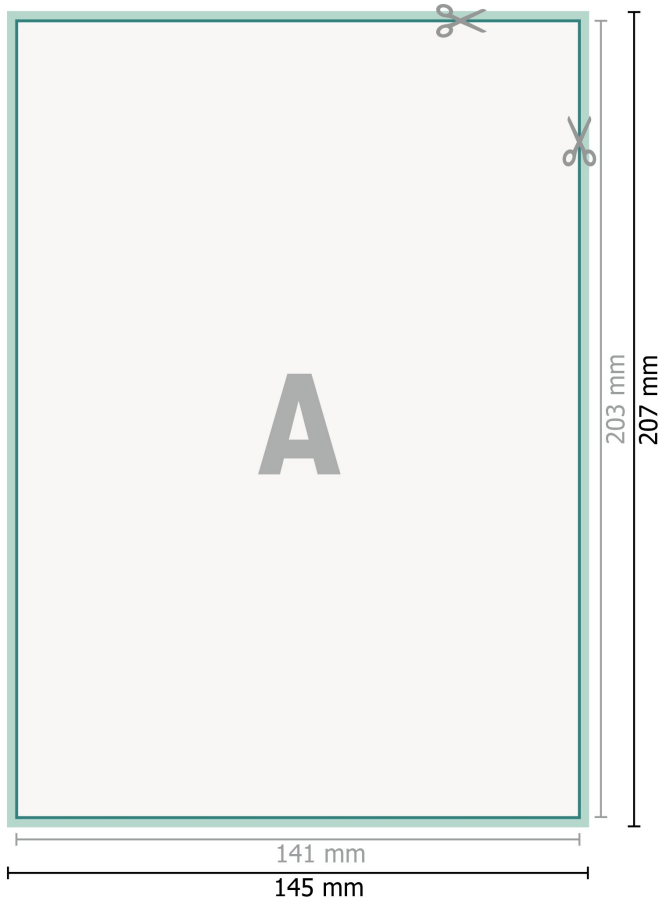

Flyers & Leaflets, Inlay up to A5

Dataformat (incl. 2 mm bleed):

14,5 x 20,7 cm

bleed:

2 mm

Trimmed size:

14,1 x 20,3 cm

Safety margin:

4 mm

Maintaining space between the text/information and the edge of the trimmed format prevents undesirable cuts.

Explanation of symbols

Bleed

Reading direction

Trimmed size

Data format

We will cut/perforate your product here

Please note:

Allow for trim allowance and safety margin according to instructions.

Arrange background graphics, images or graphics up to the edge of the data format.

Tolerances may occur during production due to cutting, punching and folding processes.