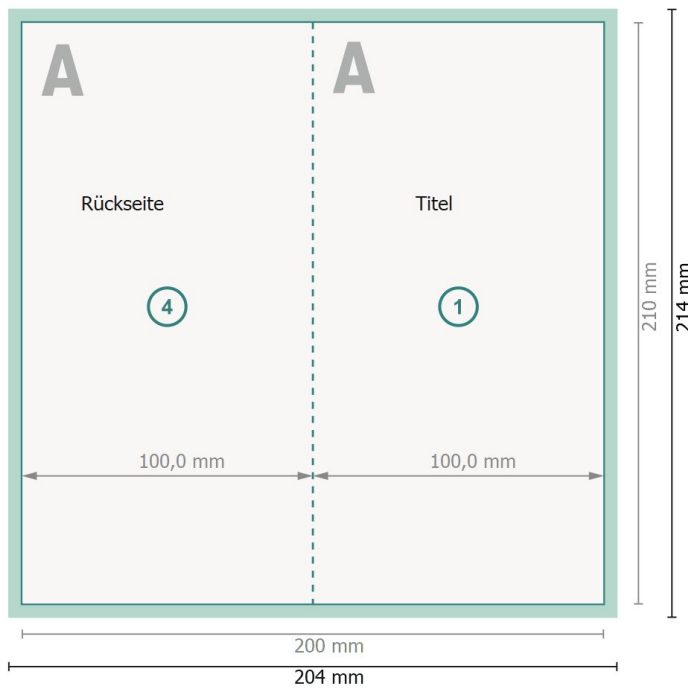

Folded Leaflets Portrait, DL 10 cm

4 pages, 1 fold

Außenseite

Innenseite

Dataformat (incl. 2 mm bleed):

20,4 x 21,4 cm

bleed:

2 mm

Trimmed size:

20 x 21 cm

Trimmed size (closed):

10 x 21 cm

Safety margin:

4 mm

Maintaining space between the text/information and the edge of the trimmed format prevents undesirable cuts.

Explanation of symbols

Bleed

Reading direction

Trimmed size

Data format

We will cut/perforate your product here

Creasing/Folding

Please note:

Allow for trim allowance and safety margin according to instructions.

Arrange background graphics, images or graphics up to the edge of the data format.

Tolerances may occur during production due to cutting, punching and folding processes.

Printing data: Instructions and templates can be found under the menu item *Printing data* at www.onlineprinters.ie