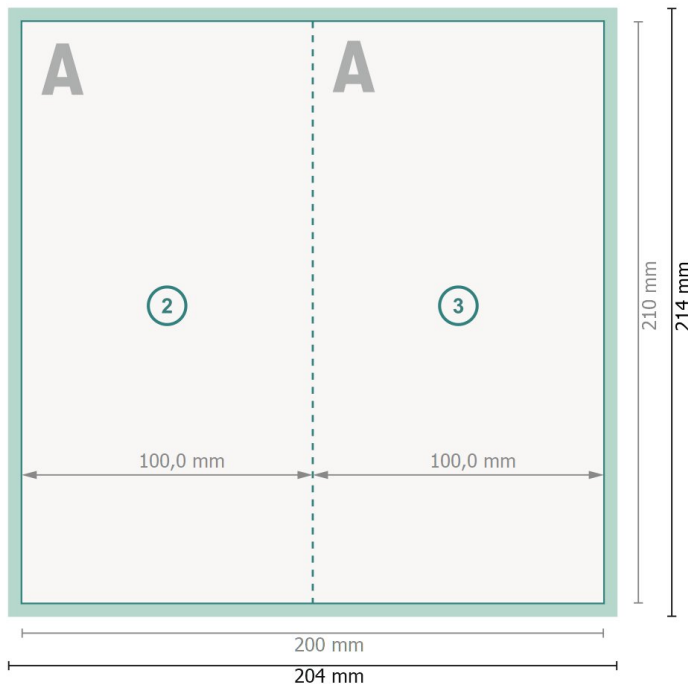

Folded Leaflets Portrait, DL 10 cm

4 pages, 1 fold

Außenseite

Innenseite

Dataformat (incl. 2 mm bleed):

20,4 x 21,4 cm

bleed:

2 mm

Trimmed size:

20 x 21 cm

Trimmed size (closed):

10 x 21 cm

Safety margin:

4 mm

Maintaining space between the text/information and the edge of the trimmed format prevents undesirable cuts.

Explanation of symbols

Bleed

Reading direction

Trimmed size

Data format

We will cut/perforate your product here

Creasing/Folding

Please note:

Allow for trim allowance and safety margin according to instructions.

Arrange background graphics, images or graphics up to the edge of the data format.

Tolerances may occur during production due to cutting, punching and folding processes.

Printing data: Instructions and templates can be found under the menu item *Printing data* at www.onlineprinters.ie