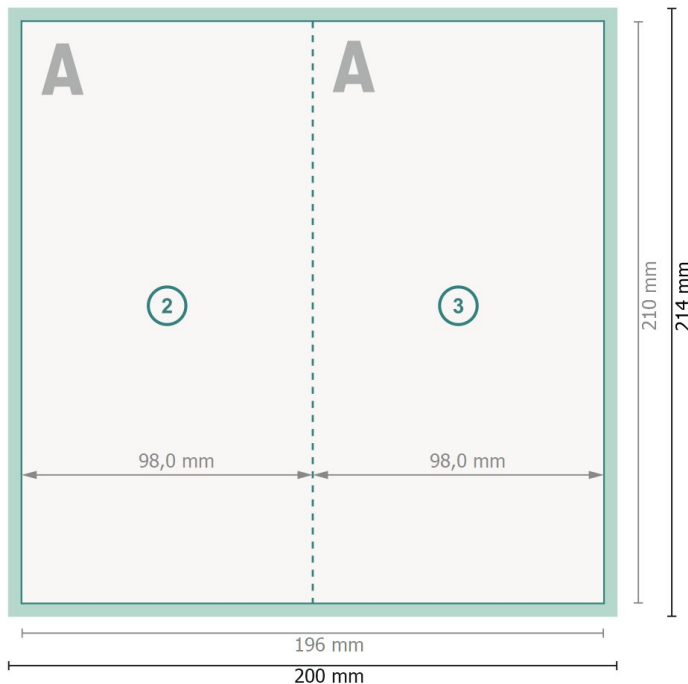

Folded Leaflets Portrait, DL 9.8 cm

4 pages, 1 fold

Außenseite

Innenseite

Dataformat (incl. 2 mm bleed):

20 x 21,4 cm

bleed:

2 mm

Trimmed size:

19,6 x 21 cm

Trimmed size (closed):

9,8 x 21 cm

Safety margin:

4 mm

Maintaining space between the text/information and the edge of the trimmed format prevents undesirable cuts.

Explanation of symbols

Bleed

Reading direction

Trimmed size

Data format

We will cut/perforate your product here

Creasing/Folding

Please note:

Allow for trim allowance and safety margin according to instructions.

Arrange background graphics, images or graphics up to the edge of the data format.

Tolerances may occur during production due to cutting, punching and folding processes.

Printing data: Instructions and templates can be found under the menu item *Printing data* at www.onlineprinters.ie