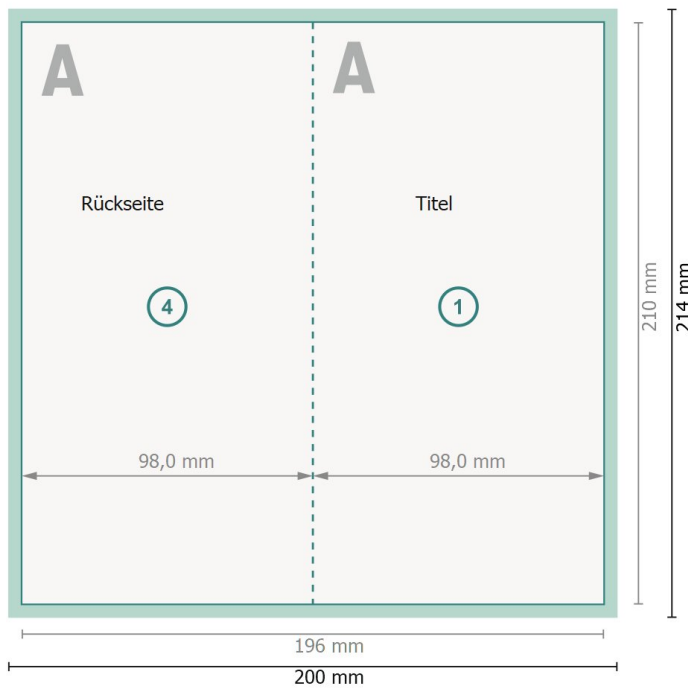

Folded Leaflets Portrait, DL 9.8 cm

4 pages, 1 fold

Außenseite

Innenseite

Dataformat (incl. 2 mm bleed):

20 x 21,4 cm

bleed:

2 mm

Trimmed size:

19,6 x 21 cm

Trimmed size (closed):

9,8 x 21 cm

Safety margin:

4 mm

Maintaining space between the text/information and the edge of the trimmed format prevents undesirable cuts.

Explanation of symbols

Bleed

Reading direction

Trimmed size

Data format

We will cut/perforate your product here

Creasing/Folding

Please note:

Allow for trim allowance and safety margin according to instructions.

Arrange background graphics, images or graphics up to the edge of the data format.

Tolerances may occur during production due to cutting, punching and folding processes.

Printing data: Instructions and templates can be found under the menu item *Printing data* at www.onlineprinters.ie