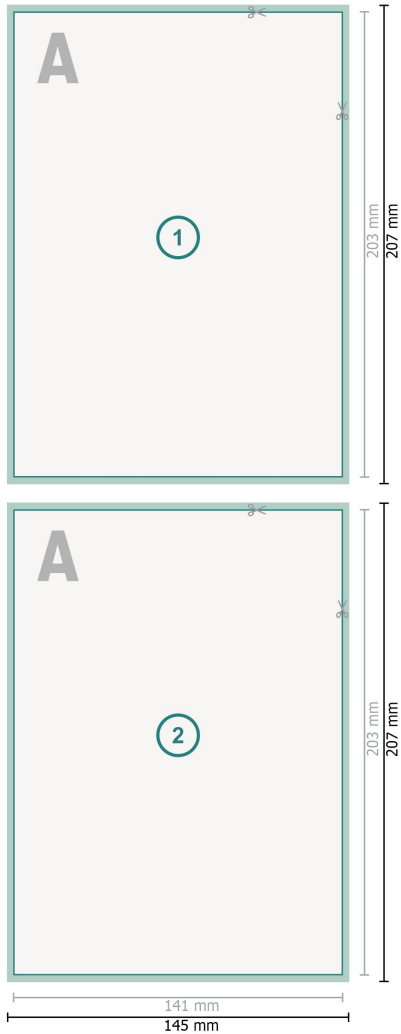

Flyers & Leaflets, Inlay up to A5

**Dataformat (incl. 2 mm bleed):**

14,5 x 20,7 cm

bleed:

2 mm

Trimmed size:

14,1 x 20,3 cm

Safety margin:

4 mm

Maintaining space between the text/information and the edge of the trimmed format prevents undesirable cuts.

Explanation of symbols

Bleed

Reading direction

Trimmed size

Data format

We will cut/perforate your product here

Please note:

Allow for trim allowance and safety margin according to instructions.

Arrange background graphics, images or graphics up to the edge of the data format.

Tolerances may occur during production due to cutting, punching and folding processes.