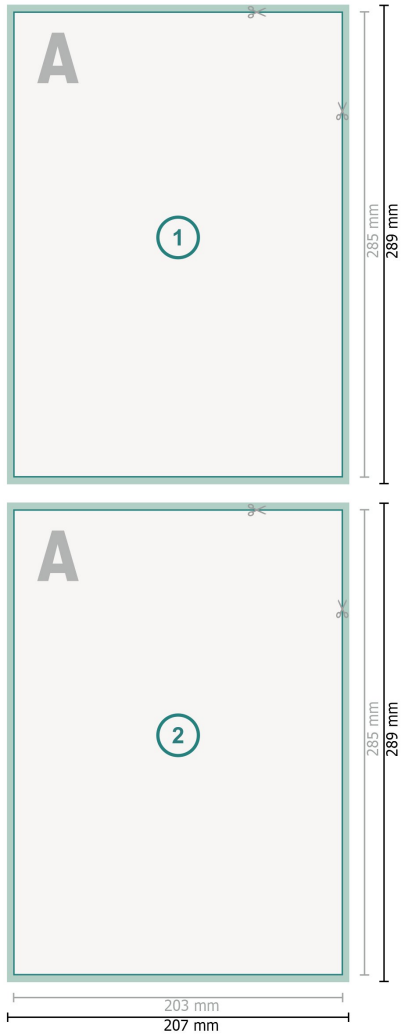

## Flyers & Leaflets, Inlay up to A4

**Dataformat (incl. 2 mm bleed):**

20,7 x 28,9 cm

**bleed:**

2 mm

**Trimmed size:**

20,3 x 28,5 cm

**Safety margin:**

4 mm

Maintaining space between the text/information and the edge of the trimmed format prevents undesirable cuts.

**Explanation of symbols**

 Bleed

 Reading direction

 Trimmed size

 Data format

 We will cut/perforate your product here

**Please note:**

Allow for trim allowance and safety margin according to instructions.

Arrange background graphics, images or graphics up to the edge of the data format.

Tolerances may occur during production due to cutting, punching and folding processes.