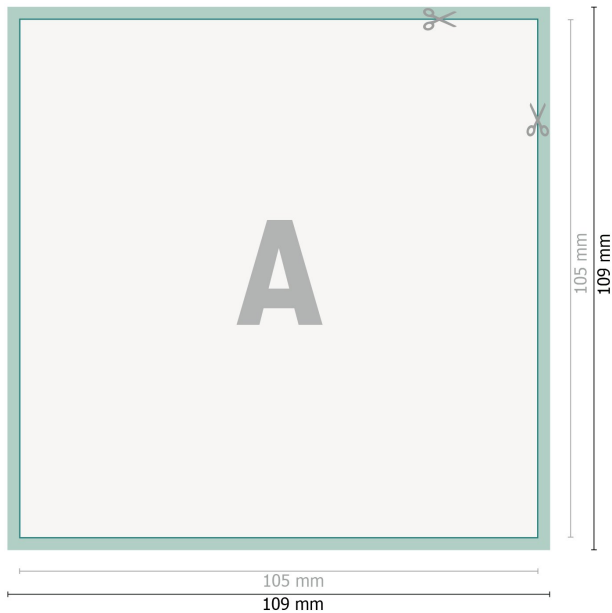

Stickers, A6-Square

**Dataformat (incl. 2 mm bleed):**

10,9 x 10,9 cm

bleed:

2 mm

Trimmed size:

10,5 x 10,5 cm

Safety margin:

4 mm

Maintaining space between the text/information and the edge of the trimmed format prevents undesirable cuts.

Explanation of symbols

 Bleed

 Reading direction

 Trimmed size

 Data format

 We will cut/perforate your product here

Please note:

Allow for trim allowance and safety margin according to instructions.

Arrange background graphics, images or graphics up to the edge of the data format.

Tolerances may occur during production due to cutting, punching and folding processes.