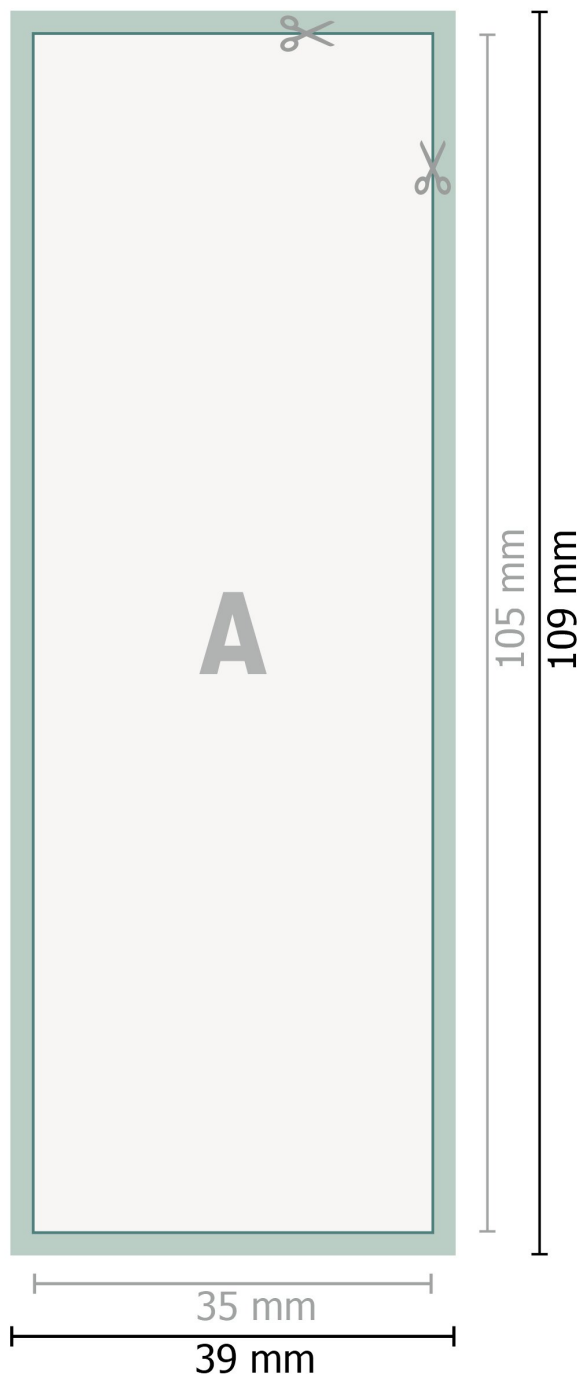

Stickers, Stripe S

**Dataformat (incl. 2 mm bleed):**

3,9 x 10,9 cm

bleed:

2 mm

Trimmed size:

3,5 x 10,5 cm

Safety margin:

4 mm

Maintaining space between the text/information and the edge of the trimmed format prevents undesirable cuts.

Explanation of symbols

Bleed

Reading direction

Trimmed size

Data format

We will cut/perforate your product here

Please note:

Allow for trim allowance and safety margin according to instructions.

Arrange background graphics, images or graphics up to the edge of the data format.

Tolerances may occur during production due to cutting, punching and folding processes.