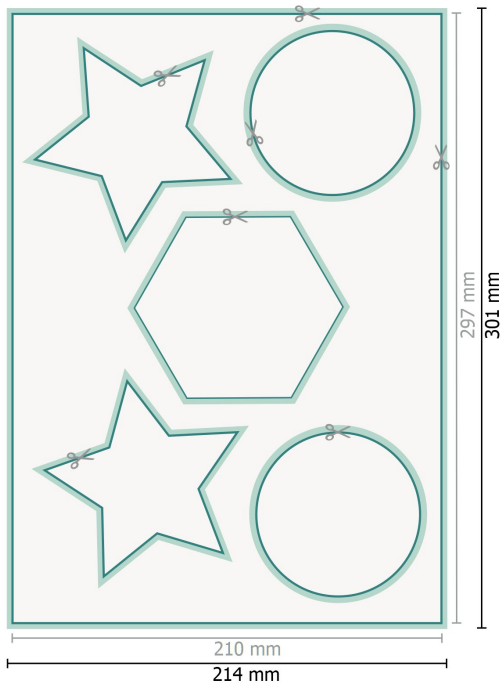

## Labels on a sheet, A4

**Dataformat (incl. 2 mm bleed):**

21,4 x 30,1 cm

**Trimmed size:**

21 x 29,7 cm

**bleed:**

2 mm

**Safety margin:**

4 mm

Maintaining space between the text/information and the edge of the trimmed format prevents undesirable cuts.

**Explanation of symbols**

-  Bleed
-  Trimmed size
-  Data format
-  We will cut/perforate your product here

---

**Please note:**

Allow for trim allowance and safety margin according to instructions.

Arrange background graphics, images or graphics up to the edge of the data format.

Tolerances may occur during production due to cutting, punching and folding processes.