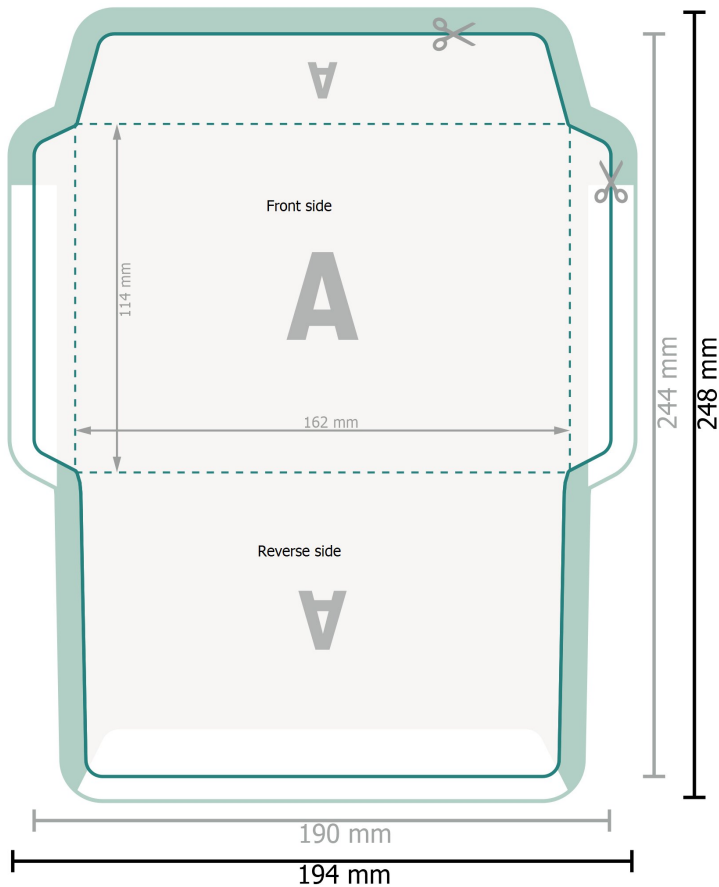

Envelopes, C6

Please remove the die line from the download template before generating your printfiles. Please provide a second file (view file) to specify the position of the die line.

Dataformat (incl. 2 mm bleed):

19,4 x 24,8 cm

Trimmed size:

19 x 24,4 cm

Trimmed size (closed):

16,2 x 11,4 cm

Printable area:

19 x 24,4 cm

bleed:

2 mm

Safety margin:

10 mm

Maintaining space between the text/information and the edge of the trimmed format prevents undesirable cuts.

Explanation of symbols

- Bleed
- Reading direction
- Trimmed size
- Data format
- We will cut/perforate your product here
- Creasing/Folding
- Not printable

Please note:

Allow for trim allowance and safety margin according to instructions.

Arrange background graphics, images or graphics up to the edge of the data format.

Tolerances may occur during production due to cutting, punching and folding processes.