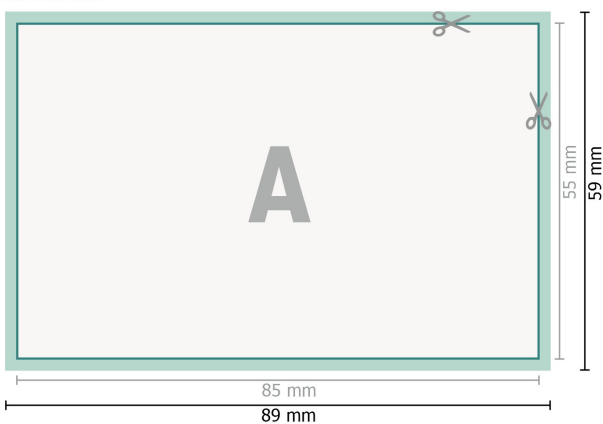

## Wedding cards landscape, 8.5 x 5.5 cm

2 pages, 300 gsm art print paper

Front side

Reverse side

**Dataformat (incl. 2 mm bleed):**

8,9 x 5,9 cm

**bleed:**

2 mm

**Trimmed size:**

8,5 x 5,5 cm

**Safety margin:**

4 mm

Maintaining space between the text/information and the edge of the trimmed format prevents undesirable cuts.

**Explanation of symbols**

- Bleed
- Reading direction
- Trimmed size
- Data format
- We will cut/perforate your product here

**Please note:**

Allow for trim allowance and safety margin according to instructions.

Arrange background graphics, images or graphics up to the edge of the data format.

Tolerances may occur during production due to cutting, punching and folding processes.