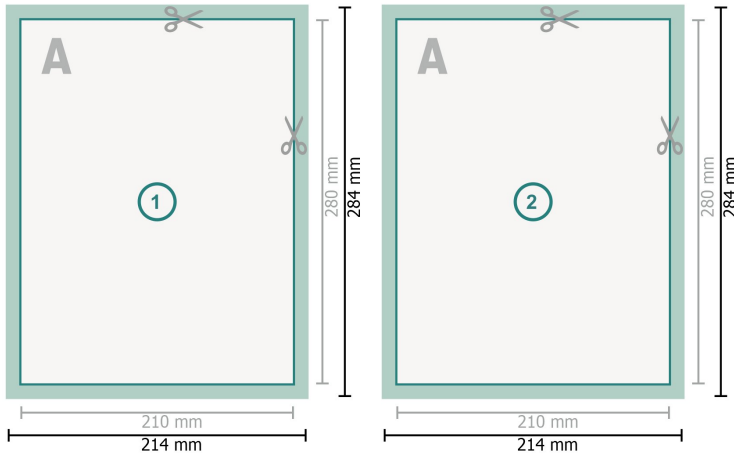

Flyers & Leaflets, Art-Size

**Dataformat (incl. 2 mm bleed):**

21,4 x 28,4 cm

bleed:

2 mm

Trimmed size:

21 x 28 cm

Safety margin:

4 mm

Maintaining space between the text/information and the edge of the trimmed format prevents undesirable cuts.

Explanation of symbols

- Bleed
- Reading direction
- Trimmed size
- Data format
- We will cut/perforate your product here

Please note:

Allow for trim allowance and safety margin according to instructions.

Arrange background graphics, images or graphics up to the edge of the data format.

Tolerances may occur during production due to cutting, punching and folding processes.