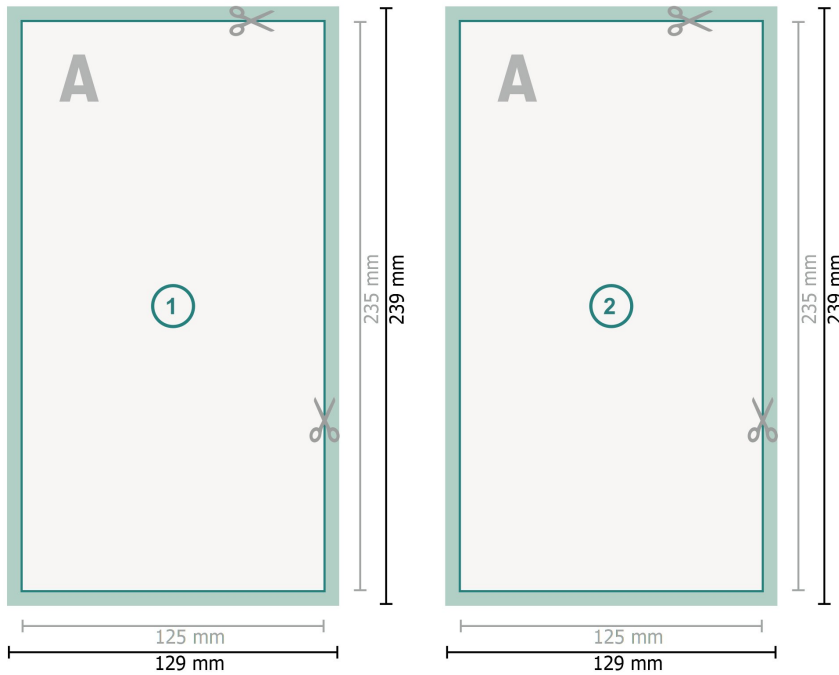

Flyers & Leaflets, Maxi

**Dataformat (incl. 2 mm bleed):**

12,9 x 23,9 cm

bleed:

2 mm

Trimmed size:

12,5 x 23,5 cm

Safety margin:

4 mm

Maintaining space between the text/information and the edge of the trimmed format prevents undesirable cuts.

Explanation of symbols

Bleed

Reading direction

Trimmed size

Data format

We will cut/perforate your product here

Please note:

Allow for trim allowance and safety margin according to instructions.

Arrange background graphics, images or graphics up to the edge of the data format.

Tolerances may occur during production due to cutting, punching and folding processes.