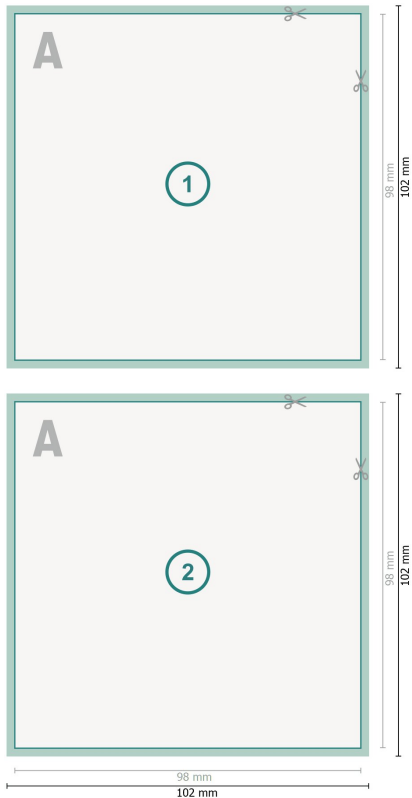

## Flyers & Leaflets, Small square

**Dataformat (incl. 2 mm bleed):**

10,2 x 10,2 cm

**bleed:**

2 mm

**Trimmed size:**

9,8 x 9,8 cm

**Safety margin:**

4 mm

Maintaining space between the text/information and the edge of the trimmed format prevents undesirable cuts.

**Explanation of symbols**

Bleed

Reading direction

Trimmed size

Data format

We will cut/perforate your product here

---

**Please note:**

Allow for trim allowance and safety margin according to instructions.

Arrange background graphics, images or graphics up to the edge of the data format.

Tolerances may occur during production due to cutting, punching and folding processes.