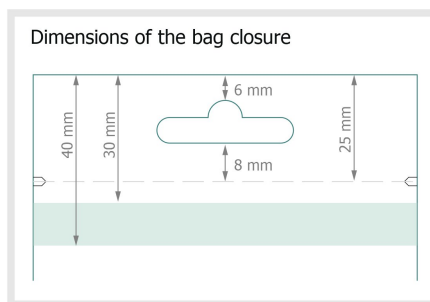

## Flat pouches, 190 x 270 mm, 4/0

### Product dimensions:

19 x 27 cm

### Data format:

21 x 56 cm

### Trimmed size:

19 x 54 cm