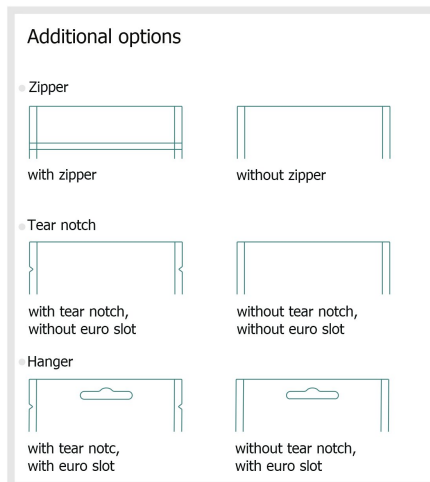

## Flat pouches, 190 x 270 mm, 4/0

### Product dimensions:

19 x 27 cm

### Data format:

21 x 56 cm

### Trimmed size:

19 x 54 cm