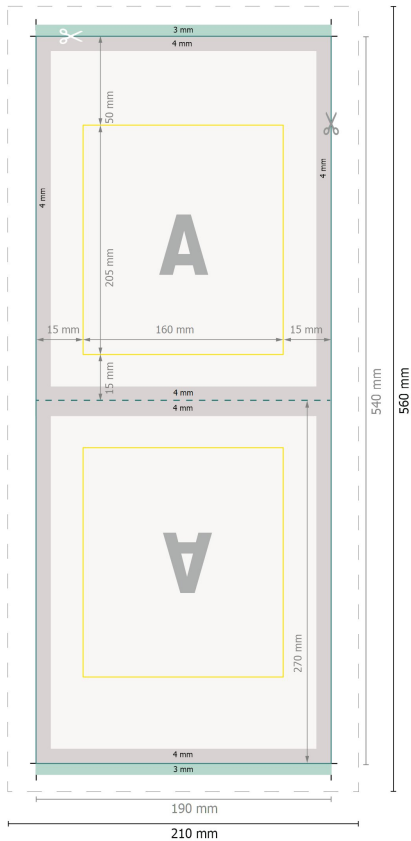

## Flat pouches, 190 x 270 mm, 4/0

### Product dimensions:

19 x 27 cm

### Data format:

21 x 56 cm

### Trimmed size:

19 x 54 cm