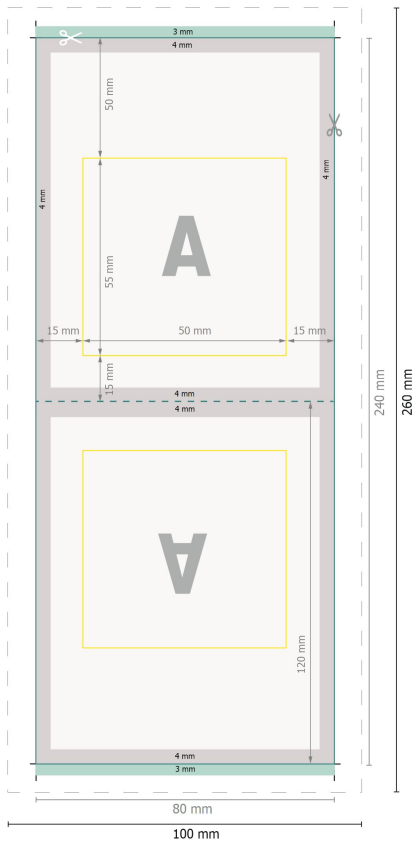

Flat pouches, 80 x 120 mm, 4/0

Product dimensions:

8 x 12 cm

Data format:

10 x 26 cm

Trimmed size:

8 x 24 cm

bleed:

3 mm

Safety margin:

4 mm

Maintaining space between the text/information and the edge of the trimmed format prevents undesirable cuts.

Explanation of symbols

-  Bleed
-  Reading direction
-  Trimmed size
-  Data format
-  We will cut/perforate your product here
-  Creasing/Folding

Please note:

Allow for trim allowance and safety margin according to instructions.

Arrange background graphics, images or graphics up to the edge of the data format.

Tolerances may occur during production due to cutting, punching and folding processes.