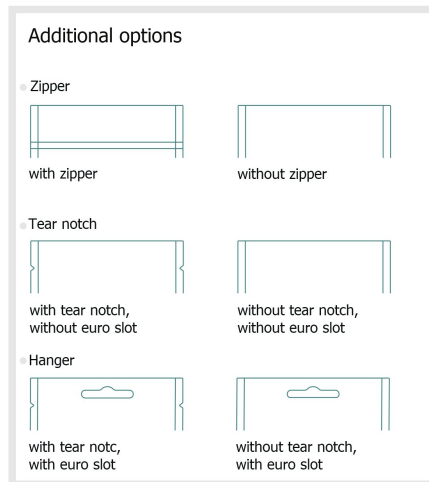

Flat pouches, 80 x 120 mm, 4/0

Product dimensions:

8 x 12 cm

Data format:

10 x 26 cm

Trimmed size:

8 x 24 cm

bleed:

3 mm

Safety margin:

4 mm

Maintaining space between the text/information and the edge of the trimmed format prevents undesirable cuts.

Explanation of symbols

-  Bleed
-  Reading direction
-  Trimmed size
-  Data format
-  We will cut/perforate your product here
-  Creasing/Folding

Please note:

Allow for trim allowance and safety margin according to instructions.

Arrange background graphics, images or graphics up to the edge of the data format.

Tolerances may occur during production due to cutting, punching and folding processes.