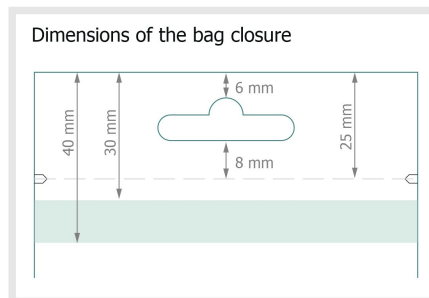

Flat pouches, 80 x 120 mm, 4/0

Product dimensions:

8 x 12 cm

Data format:

10 x 26 cm

Trimmed size:

8 x 24 cm

bleed:

3 mm

Safety margin:

4 mm

Maintaining space between the text/information and the edge of the trimmed format prevents undesirable cuts.

Explanation of symbols

-  Bleed
-  Reading direction
-  Trimmed size
-  Data format
-  We will cut/perforate your product here
-  Creasing/Folding

Please note:

Allow for trim allowance and safety margin according to instructions.

Arrange background graphics, images or graphics up to the edge of the data format.

Tolerances may occur during production due to cutting, punching and folding processes.