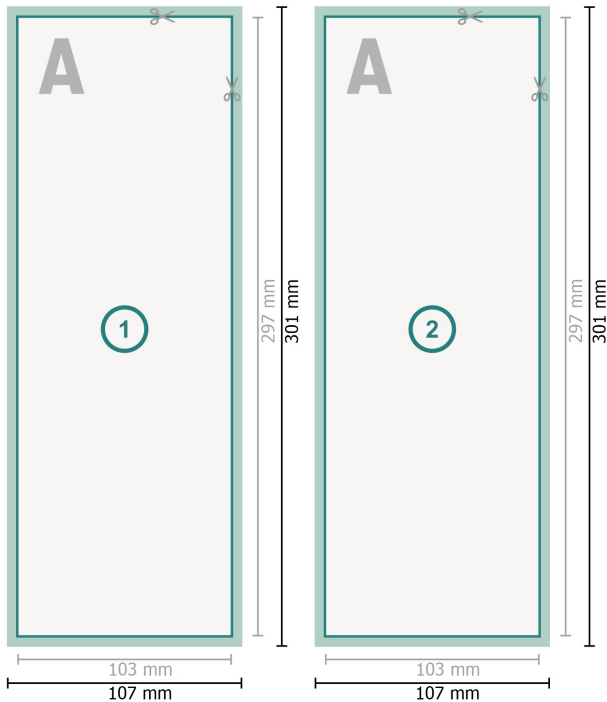

Flyers & Leaflets, A4 Half

**Dataformat (incl. 2 mm bleed):**

10,7 x 30,1 cm

bleed:

2 mm

Trimmed size:

10,3 x 29,7 cm

Safety margin:

4 mm

Maintaining space between the text/information and the edge of the trimmed format prevents undesirable cuts.

Explanation of symbols

 Bleed

 Reading direction

 Trimmed size

 Data format

 We will cut/perforate your product here

Please note:

Allow for trim allowance and safety margin according to instructions.

Arrange background graphics, images or graphics up to the edge of the data format.

Tolerances may occur during production due to cutting, punching and folding processes.