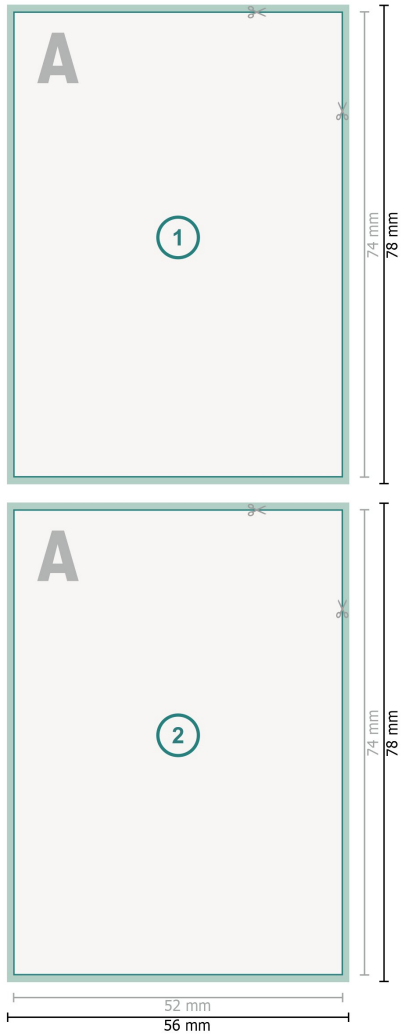

## Flyers & Leaflets, A8

**Dataformat (incl. 2 mm bleed):**

5,6 x 7,8 cm

**bleed:**

2 mm

**Trimmed size:**

5,2 x 7,4 cm

**Safety margin:**

4 mm

Maintaining space between the text/information and the edge of the trimmed format prevents undesirable cuts.

**Explanation of symbols**

 Bleed

 Reading direction

 Trimmed size

 Data format

 We will cut/perforate your product here

---

**Please note:**

Allow for trim allowance and safety margin according to instructions.

Arrange background graphics, images or graphics up to the edge of the data format.

Tolerances may occur during production due to cutting, punching and folding processes.