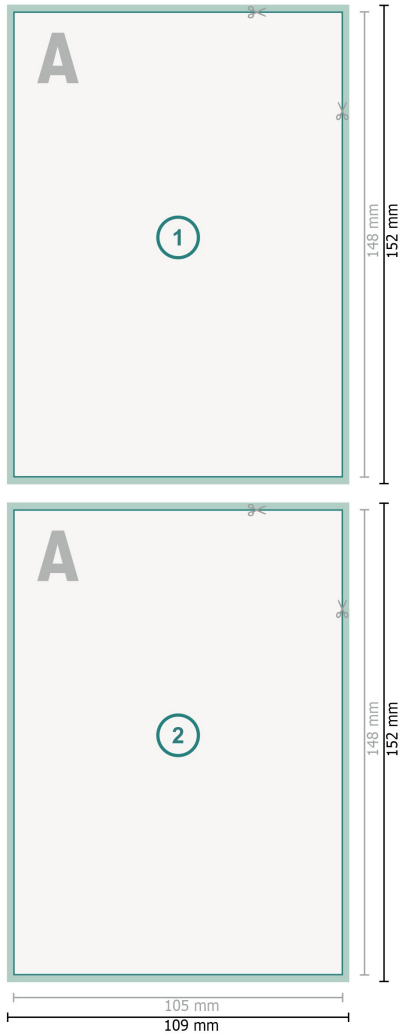

Flyers & Leaflets, A6

Dataformat (incl. 2 mm bleed):

10,9 x 15,2 cm

bleed:

2 mm

Trimmed size:

10,5 x 14,8 cm

Safety margin:

4 mm

Maintaining space between the text/information and the edge of the trimmed format prevents undesirable cuts.

Explanation of symbols

 Bleed

 Reading direction

 Trimmed size

 Data format

 We will cut/perforate your product here

Please note:

Allow for trim allowance and safety margin according to instructions.

Arrange background graphics, images or graphics up to the edge of the data format.

Tolerances may occur during production due to cutting, punching and folding processes.