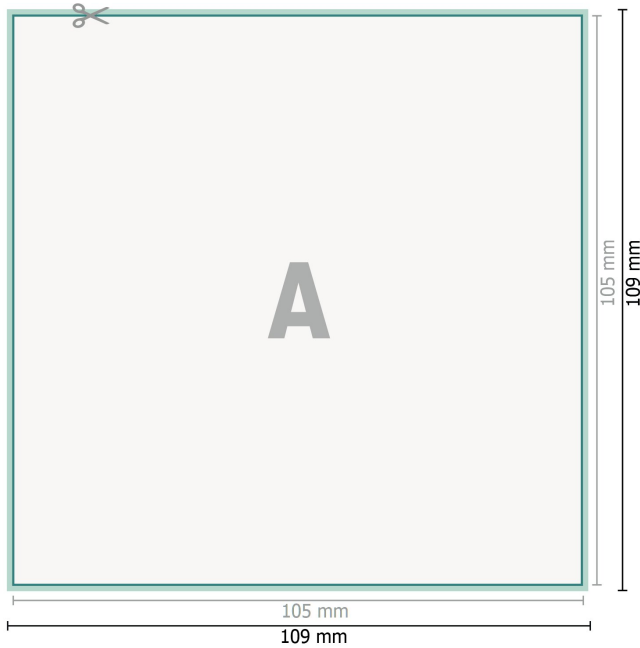

## Flyers & Leaflets eco/natural paper, A6-Square

**Dataformat (incl. 2 mm bleed):**

10,9 x 10,9 cm

**bleed:**

2 mm

**Trimmed size:**

10,5 x 10,5 cm

**Safety margin:**

4 mm

Maintaining space between the text/information and the edge of the trimmed format prevents undesirable cuts.

**Explanation of symbols**

 Bleed

 Reading direction

 Trimmed size

 Data format

 We will cut/perforate your product here

---

**Please note:**

Allow for trim allowance and safety margin according to instructions.

Arrange background graphics, images or graphics up to the edge of the data format.

Tolerances may occur during production due to cutting, punching and folding processes.