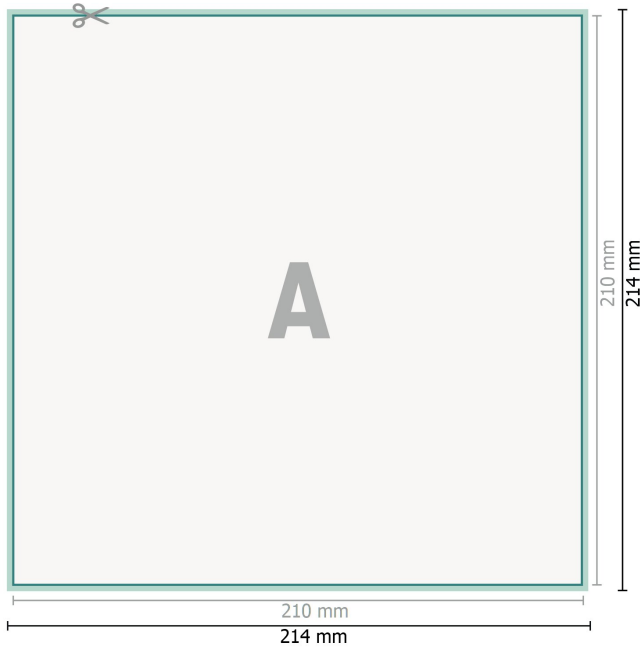

## Flyers & Leaflets eco/natural paper, A4-Square

**Dataformat (incl. 2 mm bleed):**

21,4 x 21,4 cm

**bleed:**

2 mm

**Trimmed size:**

21 x 21 cm

**Safety margin:**

4 mm

Maintaining space between the text/information and the edge of the trimmed format prevents undesirable cuts.

**Explanation of symbols**

 Bleed

 Reading direction

 Trimmed size

 Data format

 We will cut/perforate your product here

---

**Please note:**

Allow for trim allowance and safety margin according to instructions.

Arrange background graphics, images or graphics up to the edge of the data format.

Tolerances may occur during production due to cutting, punching and folding processes.