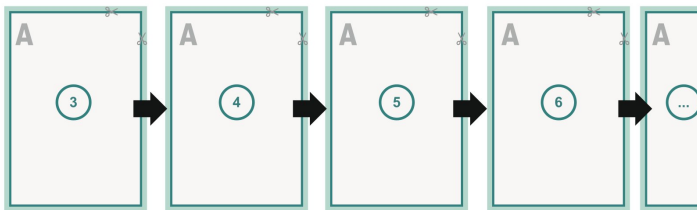

Catalogues digital print, A4

cover

inner part

Sequence of pages

Create pages consecutively as individual pages.

finished product

Dataformat (incl. 2 mm bleed):

21,4 x 30,1 cm

Trimmed size (closed):

21 x 29,7 cm

bleed:

2 mm

Safety margin:

4 mm

Maintaining space between the text/information and the edge of the trimmed format prevents undesirable cuts.

Explanation of symbols

-  Bleed
-  Reading direction
-  We will cut/perforate your product here
-  Creasing/Folding

Please note:

Allow for trim allowance and safety margin according to instructions.

Arrange background graphics, images or graphics up to the edge of the data format.