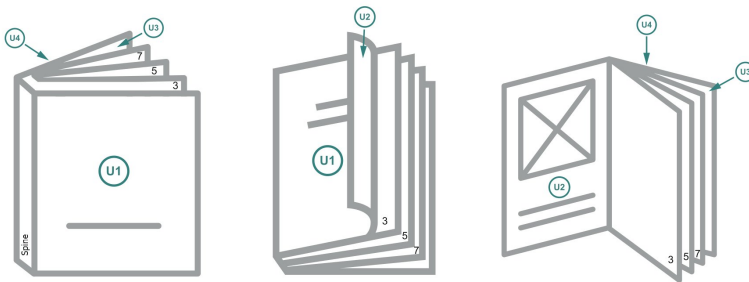

## Catalogues digital print, square 21 cm

cover

inner part

### Sequence of pages

Create pages consecutively as individual pages.

finished product

**Dataformat (incl. 2 mm bleed):**

21,4 x 21,4 cm

**Trimmed size (closed):**

21 x 21 cm

**bleed:**

2 mm

**Safety margin:**

4 mm

Maintaining space between the text/information and the edge of the trimmed format prevents undesirable cuts.

### Please note:

Allow for trim allowance and safety margin according to instructions.

Arrange background graphics, images or graphics up to the edge of the data format.

Tolerances may occur during production due to cutting, punching and folding processes.