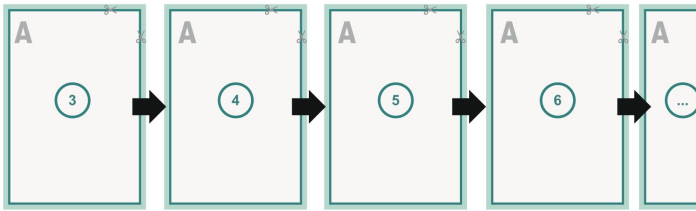

## Catalogues digital print, square 21 cm

cover

inner part

### Sequence of pages

Create pages consecutively as individual pages.

finished product

**Dataformat (incl. 2 mm bleed):**

21,4 x 21,4 cm

**Trimmed size (closed):**

21 x 21 cm

**bleed:**

2 mm

**Safety margin:**

4 mm

Maintaining space between the text/information and the edge of the trimmed format prevents undesirable cuts.

### Please note:

Allow for trim allowance and safety margin according to instructions.

Arrange background graphics, images or graphics up to the edge of the data format.

Tolerances may occur during production due to cutting, punching and folding processes.