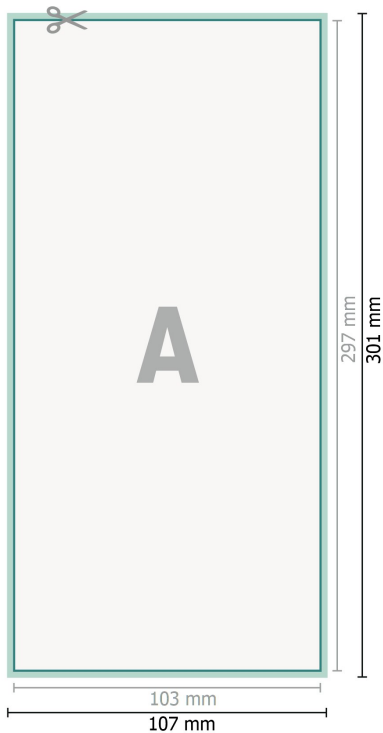

Flyers & Leaflets eco/natural paper, A4 Half

**Dataformat (incl. 2 mm bleed):**

10,7 x 30,1 cm

bleed:

2 mm

Trimmed size:

10,3 x 29,7 cm

Safety margin:

4 mm

Maintaining space between the text/information and the edge of the trimmed format prevents undesirable cuts.

Explanation of symbols

 Bleed

 Reading direction

 Trimmed size

 Data format

 We will cut/perforate your product here

Please note:

Allow for trim allowance and safety margin according to instructions.

Arrange background graphics, images or graphics up to the edge of the data format.

Tolerances may occur during production due to cutting, punching and folding processes.