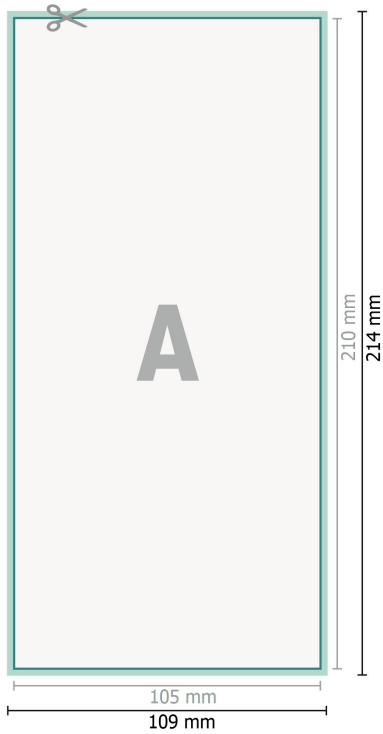

## Flyers & Leaflets eco/natural paper, DL

**Dataformat (incl. 2 mm bleed):**

10,9 x 21,4 cm

**bleed:**

2 mm

**Trimmed size:**

10,5 x 21 cm

**Safety margin:**

4 mm

Maintaining space between the text/information and the edge of the trimmed format prevents undesirable cuts.

**Explanation of symbols**

 Bleed

 Reading direction

 Trimmed size

 Data format

 We will cut/perforate your product here

---

**Please note:**

Allow for trim allowance and safety margin according to instructions.

Arrange background graphics, images or graphics up to the edge of the data format.

Tolerances may occur during production due to cutting, punching and folding processes.