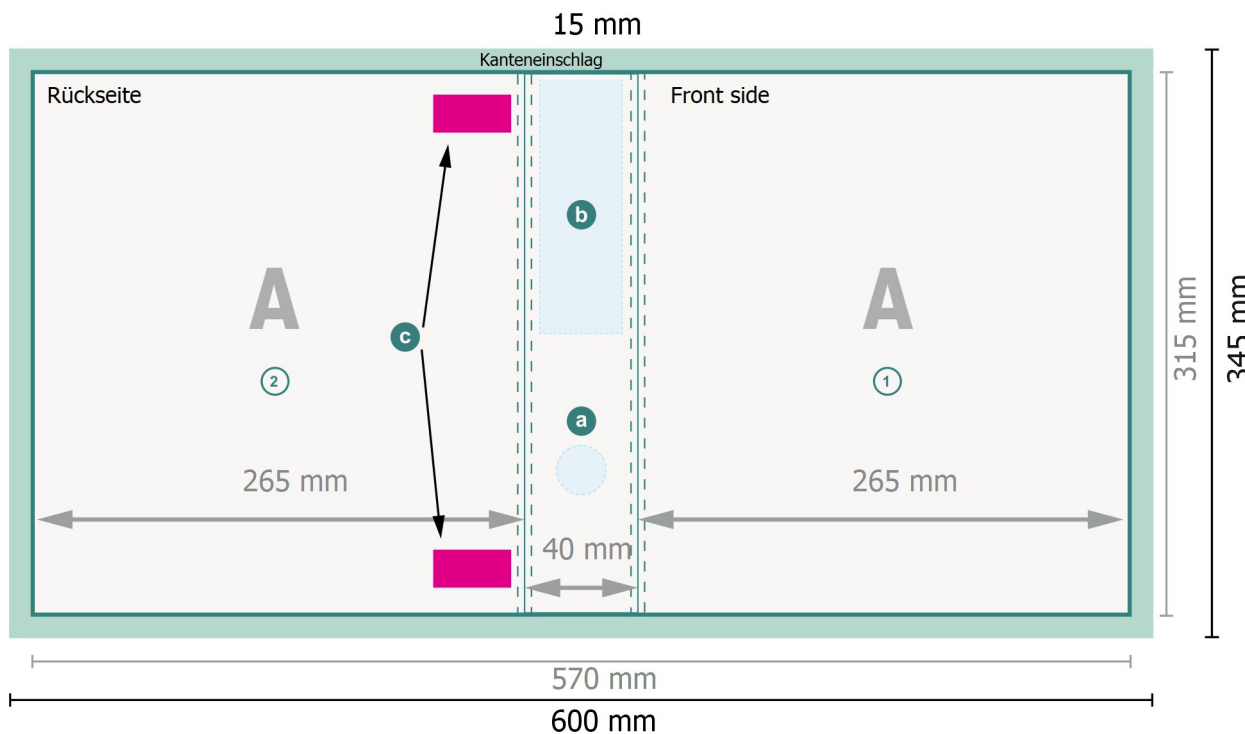

Data format:

60 x 34,5 cm

Trimmed size:

57 x 31,5 cm

Trimmed size (closed):

26,5 x 31,5 cm

bleed:

15 mm

Safety margin:

4 in

Maintaining space between the text/information and the edge of the trimmed format prevents undesirable cuts.

Explanation of symbols

- Bleed
- Reading direction
- Trimmed size
- Data format
- Creasing/Folding

Datasheet

Ring binders, A4, 2,5 cm capacity

up to A4

- a Griffloch
- b Rückentasche
- c Bereich zur Befestigung der Mechanik.

Please note:

Allow for trim allowance and safety margin according to instructions.

Data format:
60 x 34,5 cm

Trimmed size:
57 x 31,5 cm

Trimmed size (closed):
26,5 x 31,5 cm

bleed:
15 mm

Safety margin:
4 mm

Maintaining space between the text/information and the edge of the trimmed format prevents undesirable cuts.