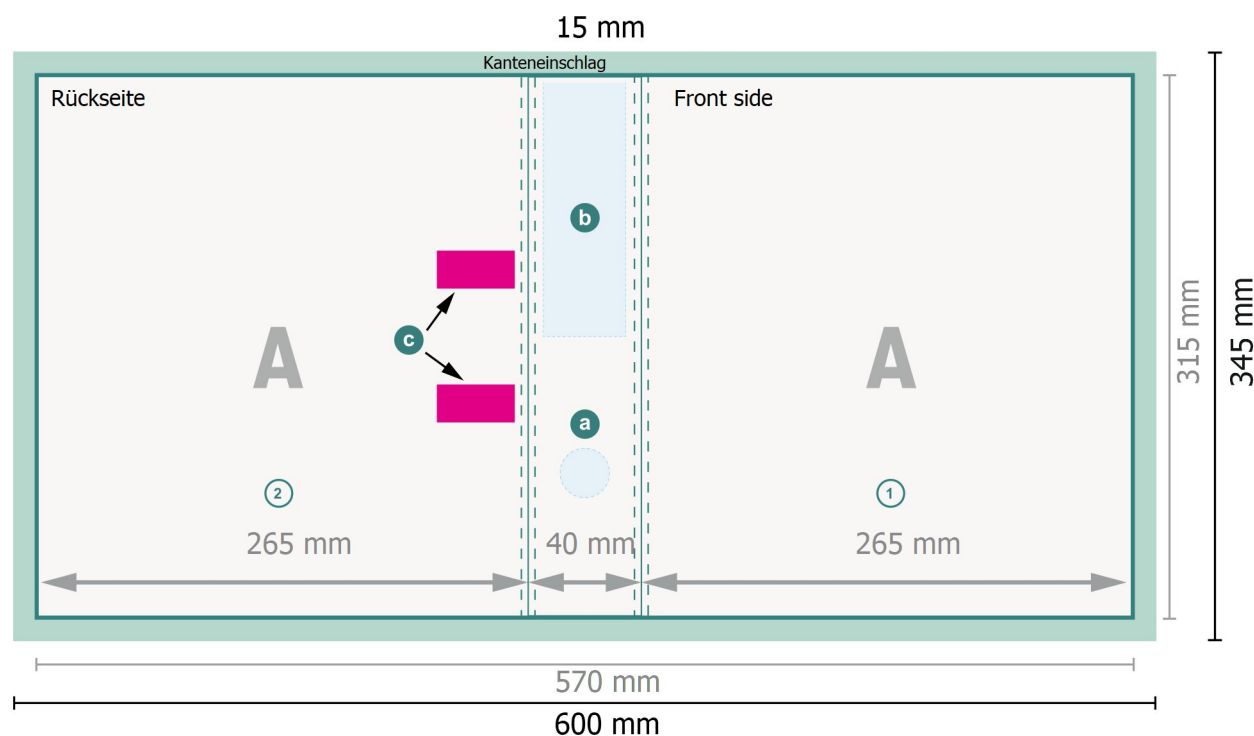

Datasheet

Ring binders, A4, 2,5 cm capacity

up to A4

- a** Griffloch
- b** Rückentasche
- c** Bereich zur Befestigung der Mechanik.

Please note:

Allow for trim allowance and safety margin according to instructions.

Arrange background graphics, images or graphics up to the edge of the data format.

Tolerances may occur during production due to cutting, punching and folding processes.

Printing data: Instructions and templates can be found under the menu item *Printing data at*

Data format:

60 x 34,5 cm

Trimmed size:

57 x 31,5 cm

Trimmed size (closed):

26,5 x 31,5 cm

bleed:

15 mm

Data format:
60 x 34,5 cm

Trimmed size:
57 x 31,5 cm

Trimmed size (closed):
26,5 x 31,5 cm

bleed:
15 mm

Safety margin:
4 mm

Maintaining space between the text/information and the edge of the trimmed format prevents undesirable cuts.