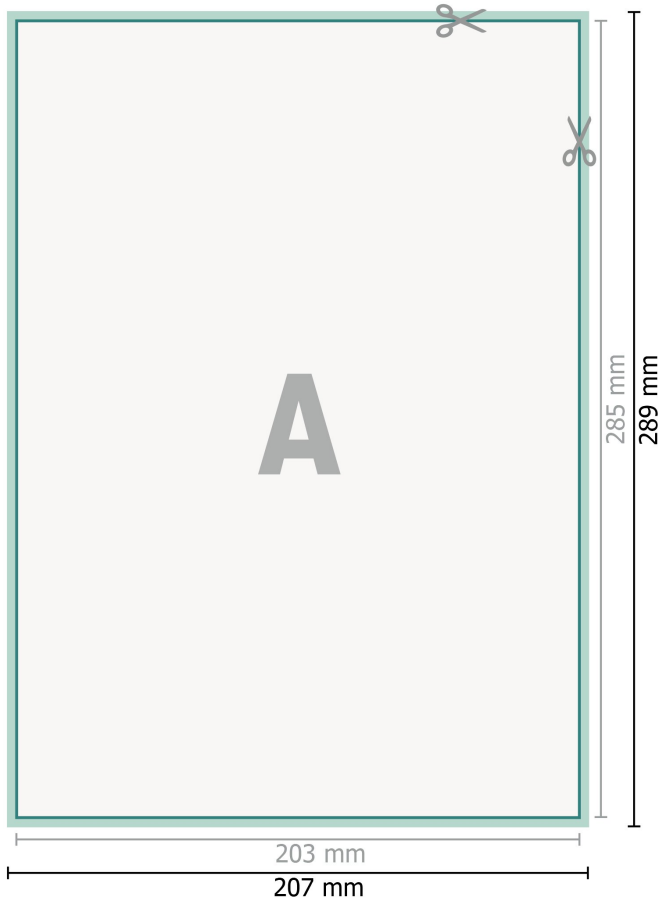

## Flyers & Leaflets, Inlay up to A4

**Dataformat (incl. 2 mm bleed):**

20,7 x 28,9 cm

**bleed:**

2 mm

**Trimmed size:**

20,3 x 28,5 cm

**Safety margin:**

4 mm

Maintaining space between the text/information and the edge of the trimmed format prevents undesirable cuts.

**Explanation of symbols**

 Bleed

 Reading direction

 Trimmed size

 Data format

 We will cut/perforate your product here

**Please note:**

Allow for trim allowance and safety margin according to instructions.

Arrange background graphics, images or graphics up to the edge of the data format.

Tolerances may occur during production due to cutting, punching and folding processes.