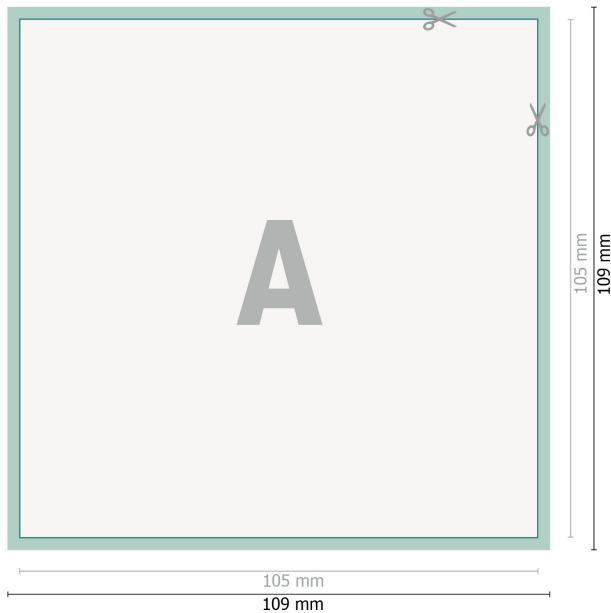

Flyers & Leaflets, A6-Square

**Dataformat (incl. 2 mm bleed):**

10,9 x 10,9 cm

bleed:

2 mm

Trimmed size:

10,5 x 10,5 cm

Safety margin:

4 mm

Maintaining space between the text/information and the edge of the trimmed format prevents undesirable cuts.

Explanation of symbols

 Bleed

 Reading direction

 Trimmed size

 Data format

 We will cut/perforate your product here

Please note:

Allow for trim allowance and safety margin according to instructions.

Arrange background graphics, images or graphics up to the edge of the data format.

Tolerances may occur during production due to cutting, punching and folding processes.