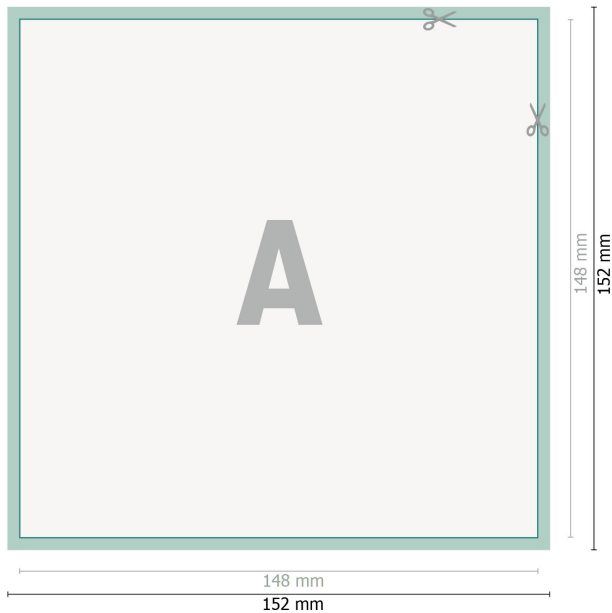

## Flyers & Leaflets, A5-Square

**Dataformat (incl. 2 mm bleed):**

15,2 x 15,2 cm

**bleed:**

2 mm

**Trimmed size:**

14,8 x 14,8 cm

**Safety margin:**

4 mm

Maintaining space between the text/information and the edge of the trimmed format prevents undesirable cuts.

**Explanation of symbols**

 Bleed

 Reading direction

 Trimmed size

 Data format

 We will cut/perforate your product here

---

**Please note:**

Allow for trim allowance and safety margin according to instructions.

Arrange background graphics, images or graphics up to the edge of the data format.

Tolerances may occur during production due to cutting, punching and folding processes.