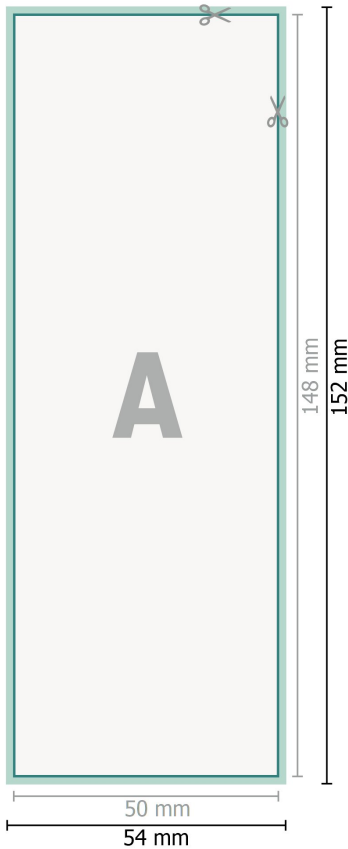

Flyers & Leaflets, A6 Half

Dataformat (incl. 2 mm bleed):

5,4 x 15,2 cm

bleed:

2 mm

Trimmed size:

5 x 14,8 cm

Safety margin:

4 mm

Maintaining space between the text/information and the edge of the trimmed format prevents undesirable cuts.

Explanation of symbols

 Bleed

 Reading direction

 Trimmed size

 Data format

 We will cut/perforate your product here

Please note:

Allow for trim allowance and safety margin according to instructions.

Arrange background graphics, images or graphics up to the edge of the data format.

Tolerances may occur during production due to cutting, punching and folding processes.